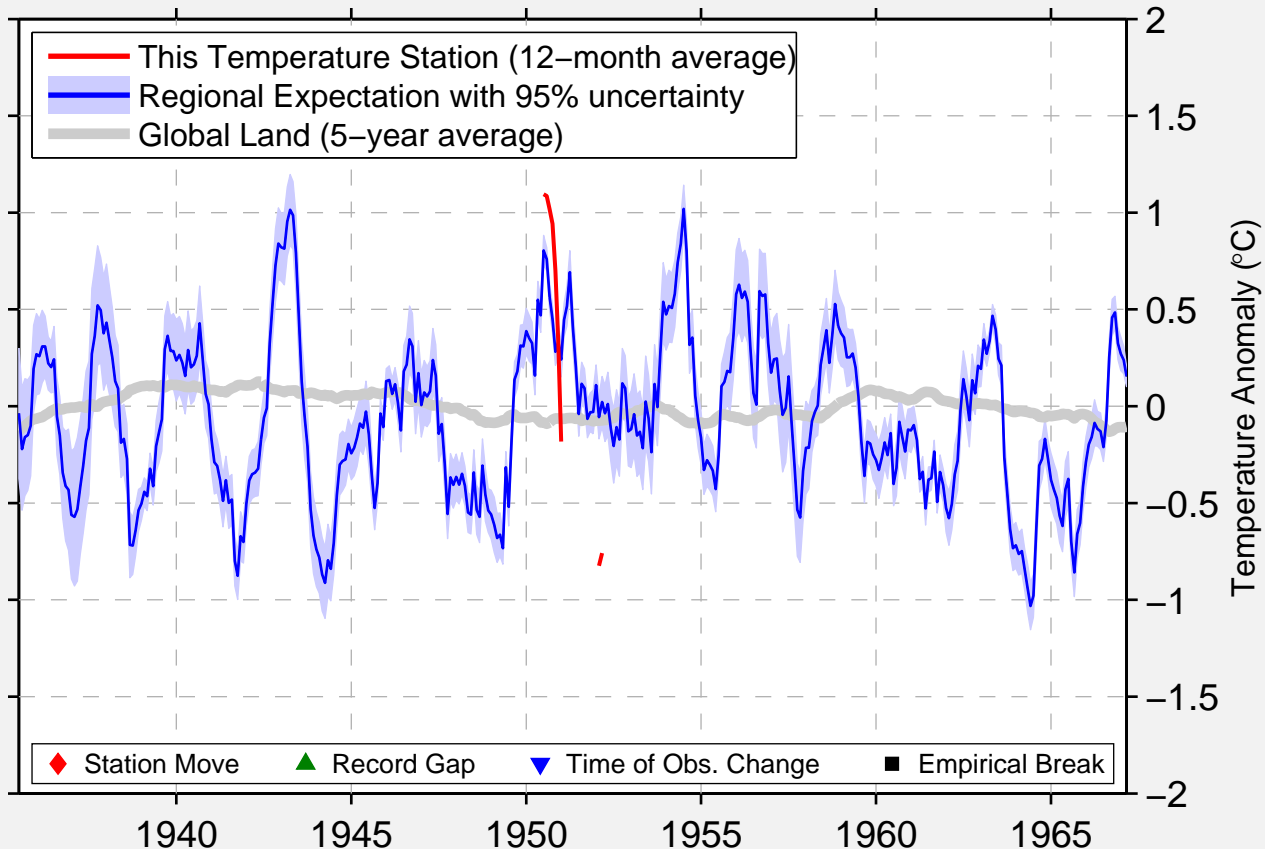

LA MADERA SKI AREA

35.217 N, 106.417 W (United States)

Data Quality Controlled and Aligned at Breakpoints

Berkeley Earth