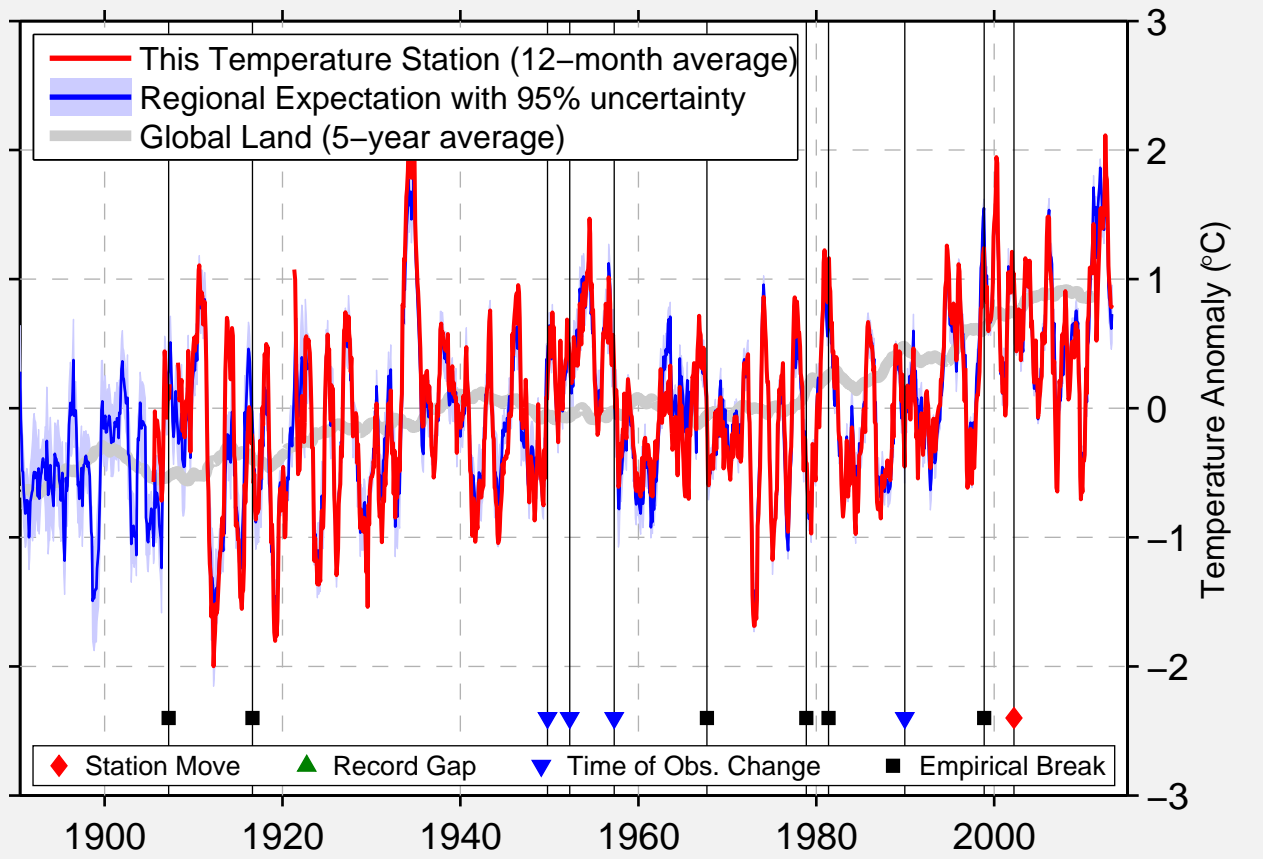

TUCUMCARI 4 NE

35.201 N, 103.687 W (United States)

Data Quality Controlled and Aligned at Breakpoints

Berkeley Earth