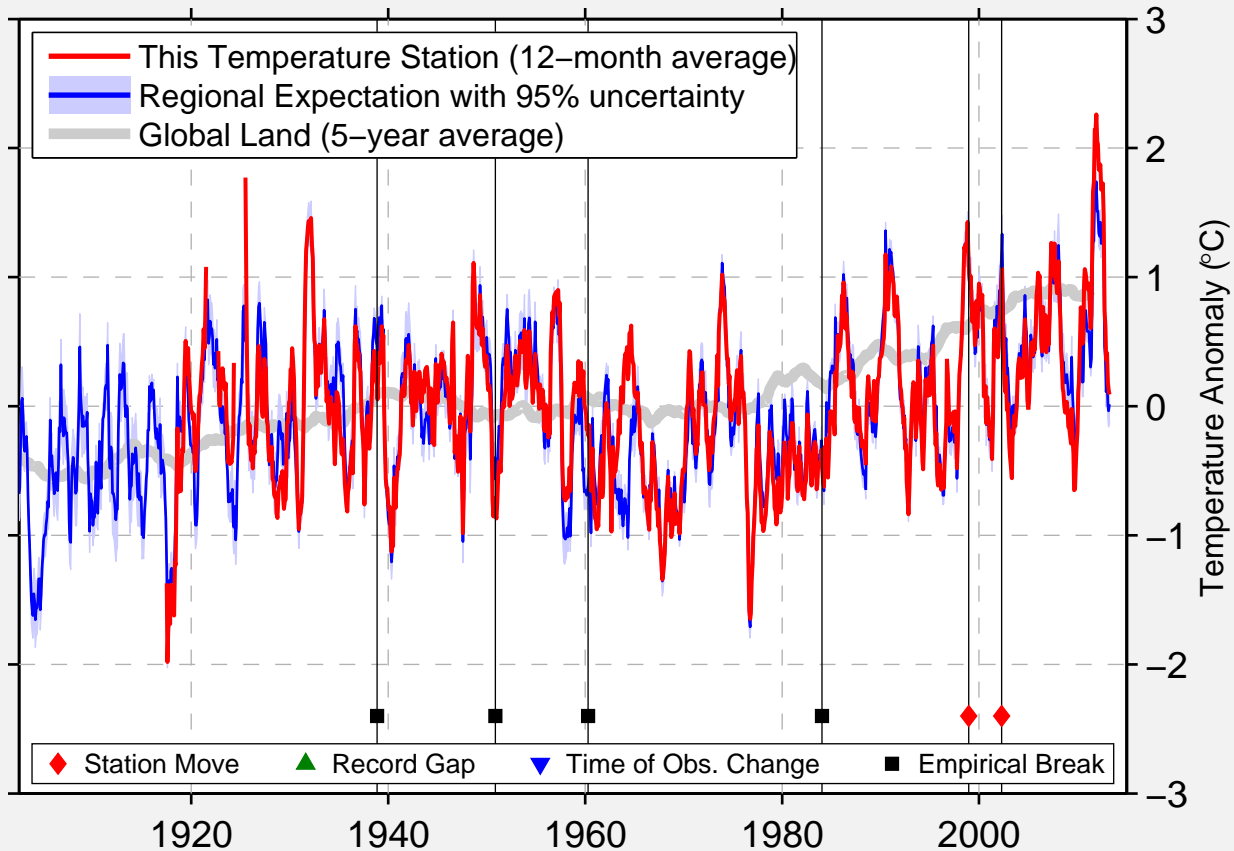

# TRYON

35.200 N, 82.238 W (United States)

Data Quality Controlled and Aligned at Breakpoints

Berkeley Earth