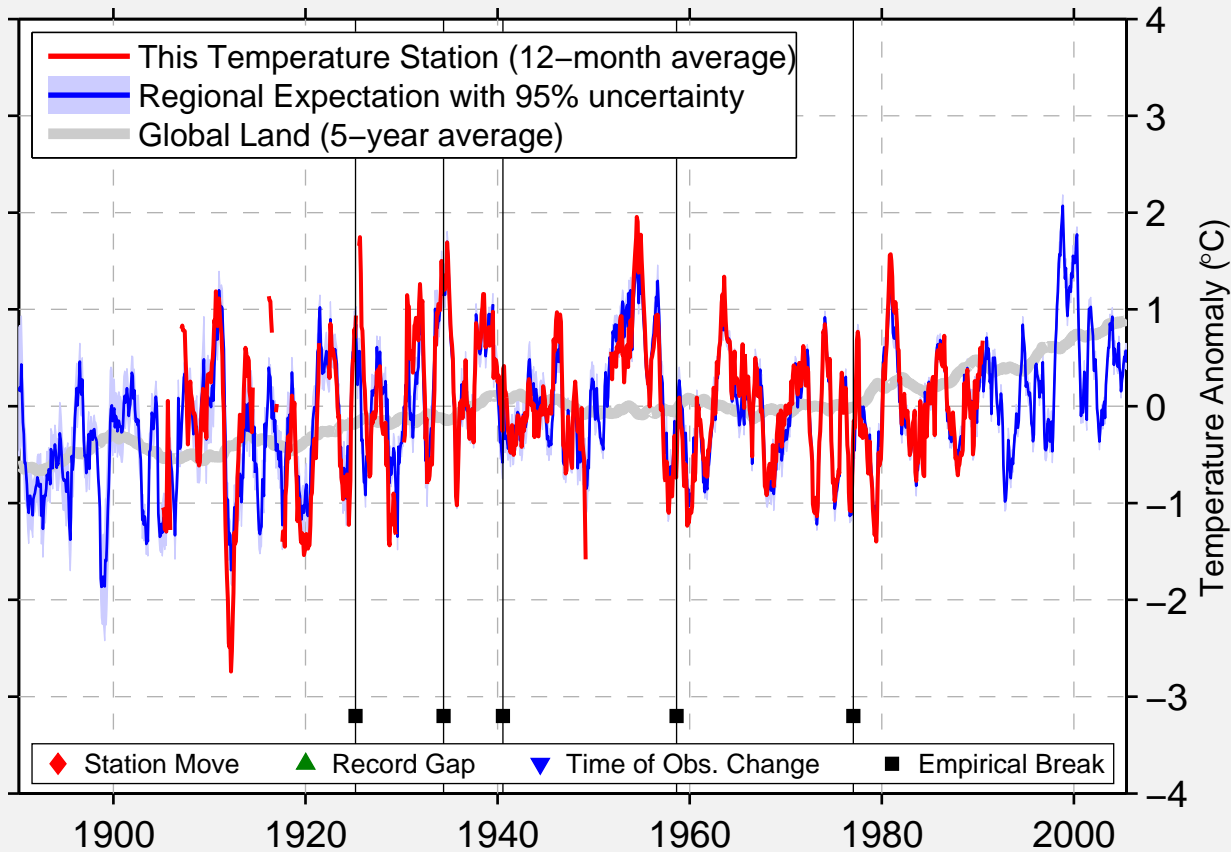

ERICK-4E

35.200 N, 99.800 W (United States)

Data Quality Controlled and Aligned at Breakpoints

Berkeley Earth