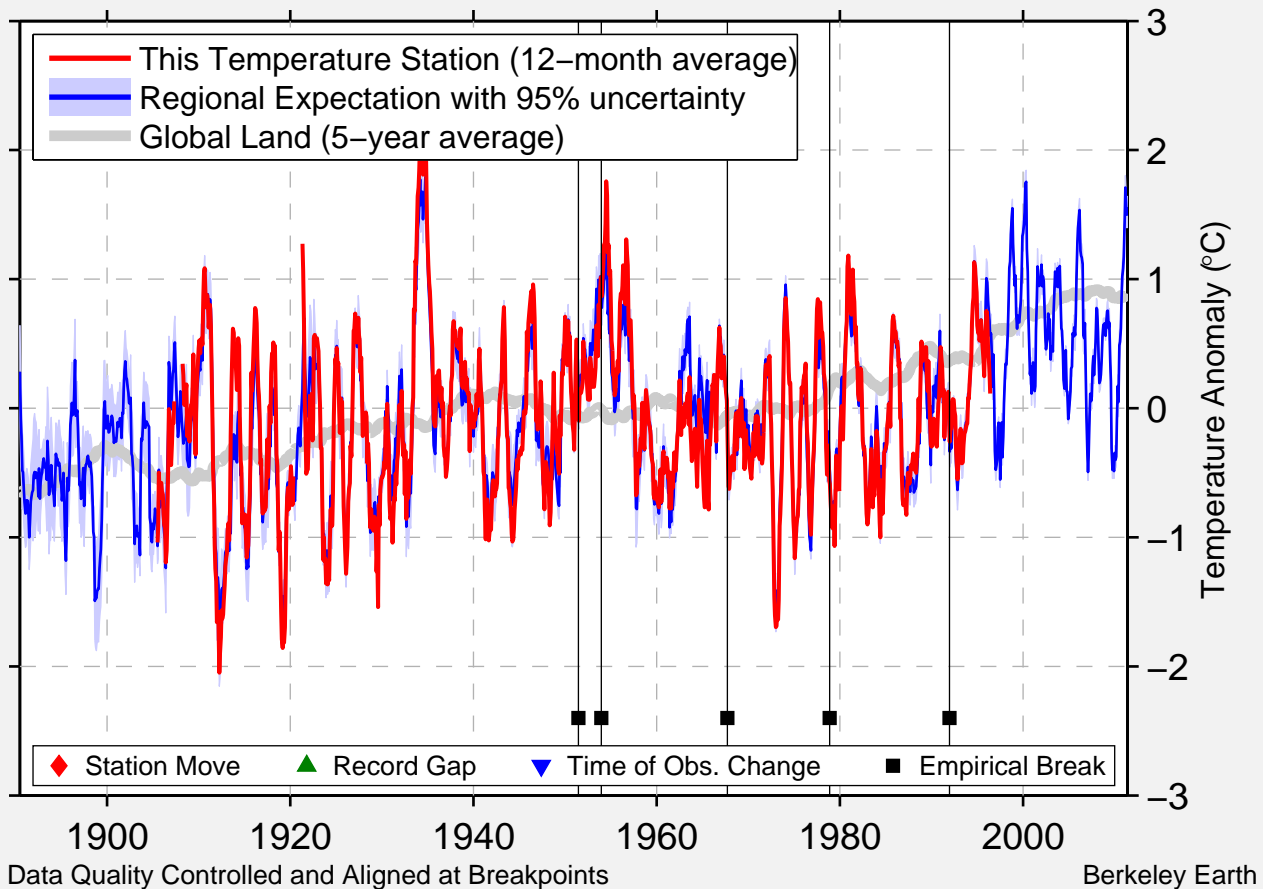

TUCUMCARI-4NE

35.200 N, 103.700 W (United States)

Data Quality Controlled and Aligned at Breakpoints

Berkeley Earth