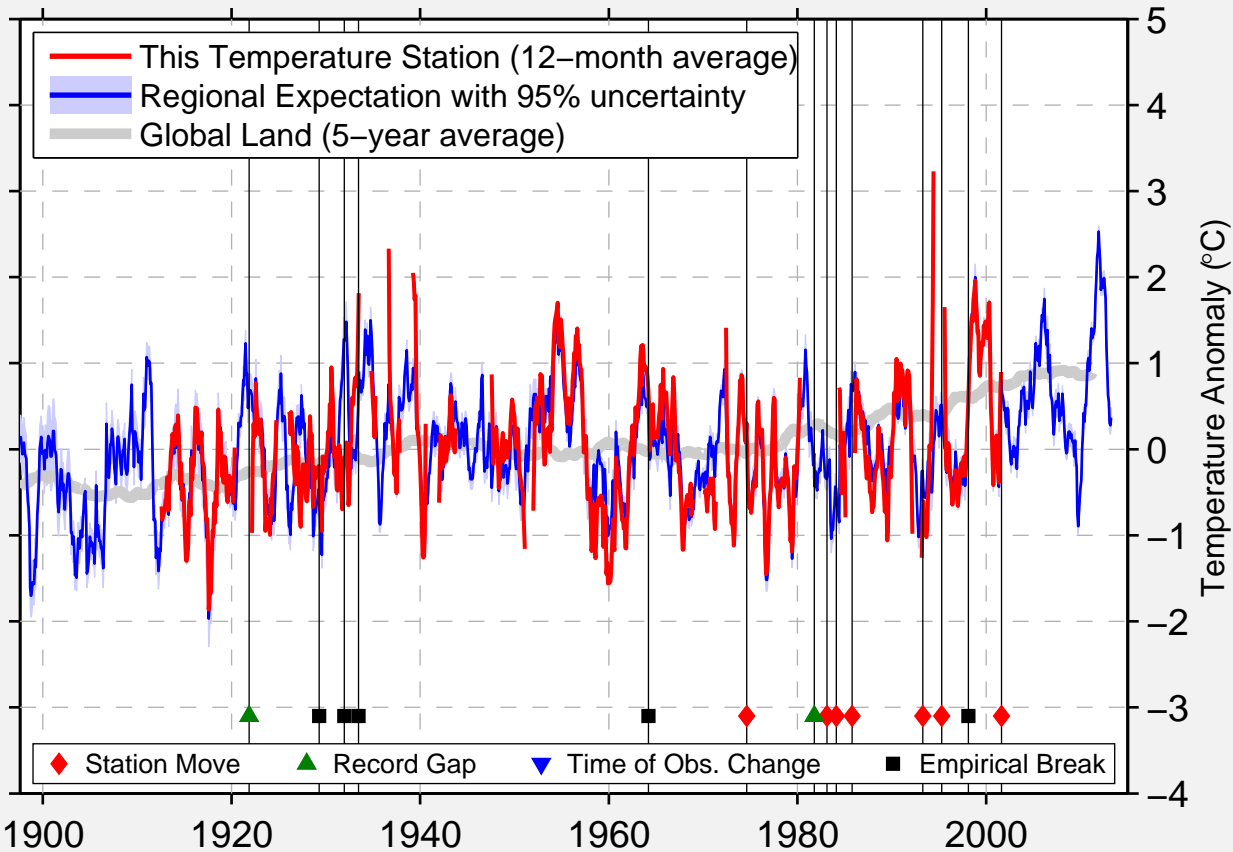

EUFAULA 6 SSW

35.193 N, 95.590 W (United States)

Data Quality Controlled and Aligned at Breakpoints

Berkeley Earth