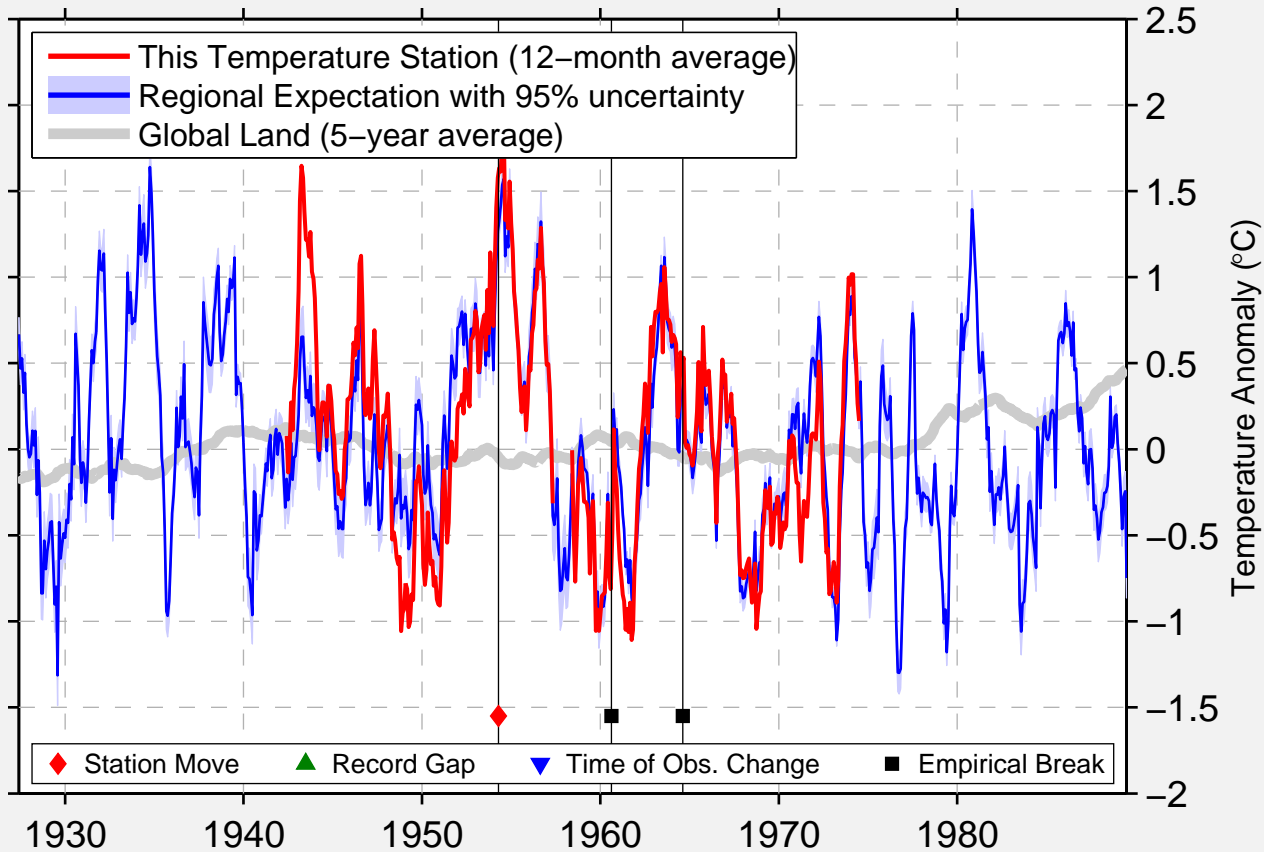

WEWOKA 3 SW

35.145 N, 96.507 W (United States)

Data Quality Controlled and Aligned at Breakpoints

Berkeley Earth