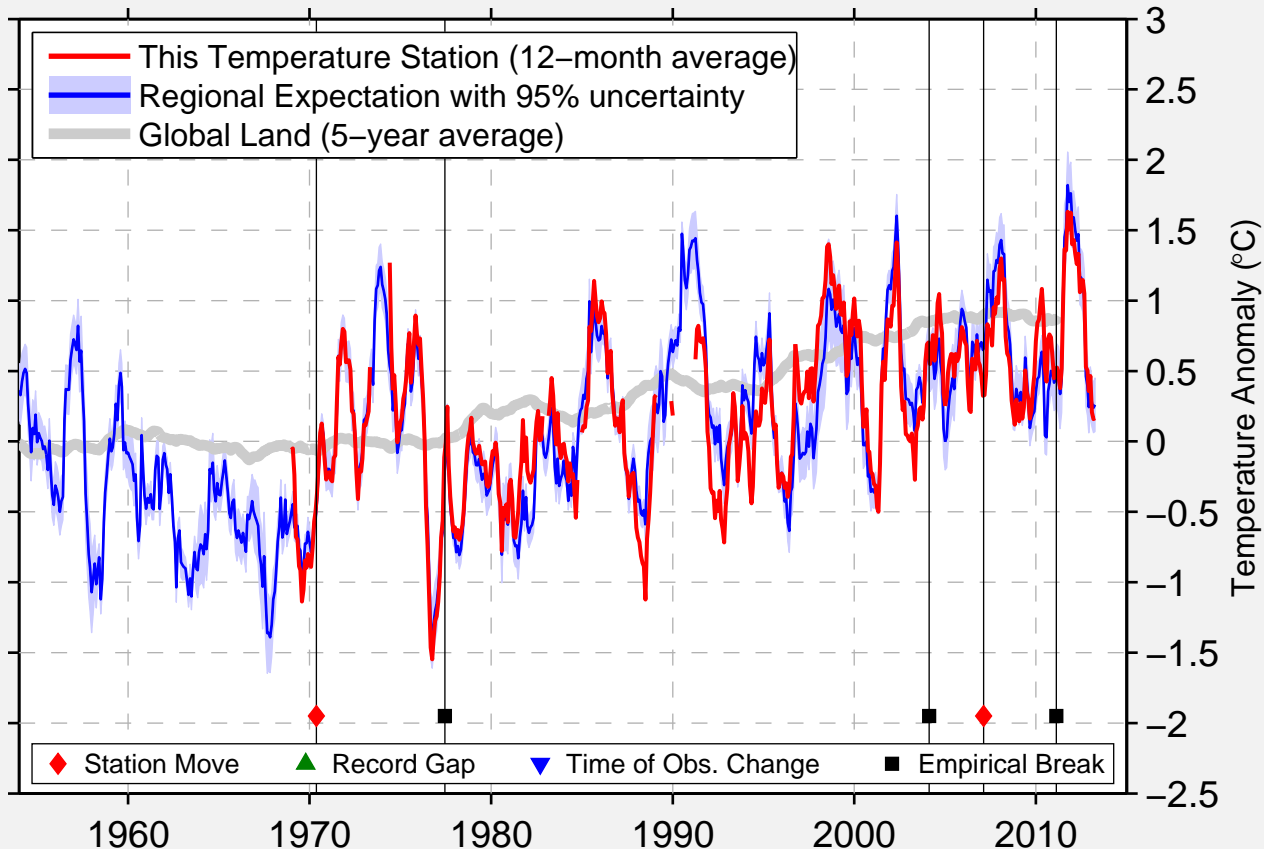

BAYBORO 3 SW

35.145 N, 76.762 W (United States)

Data Quality Controlled and Aligned at Breakpoints

Berkeley Earth