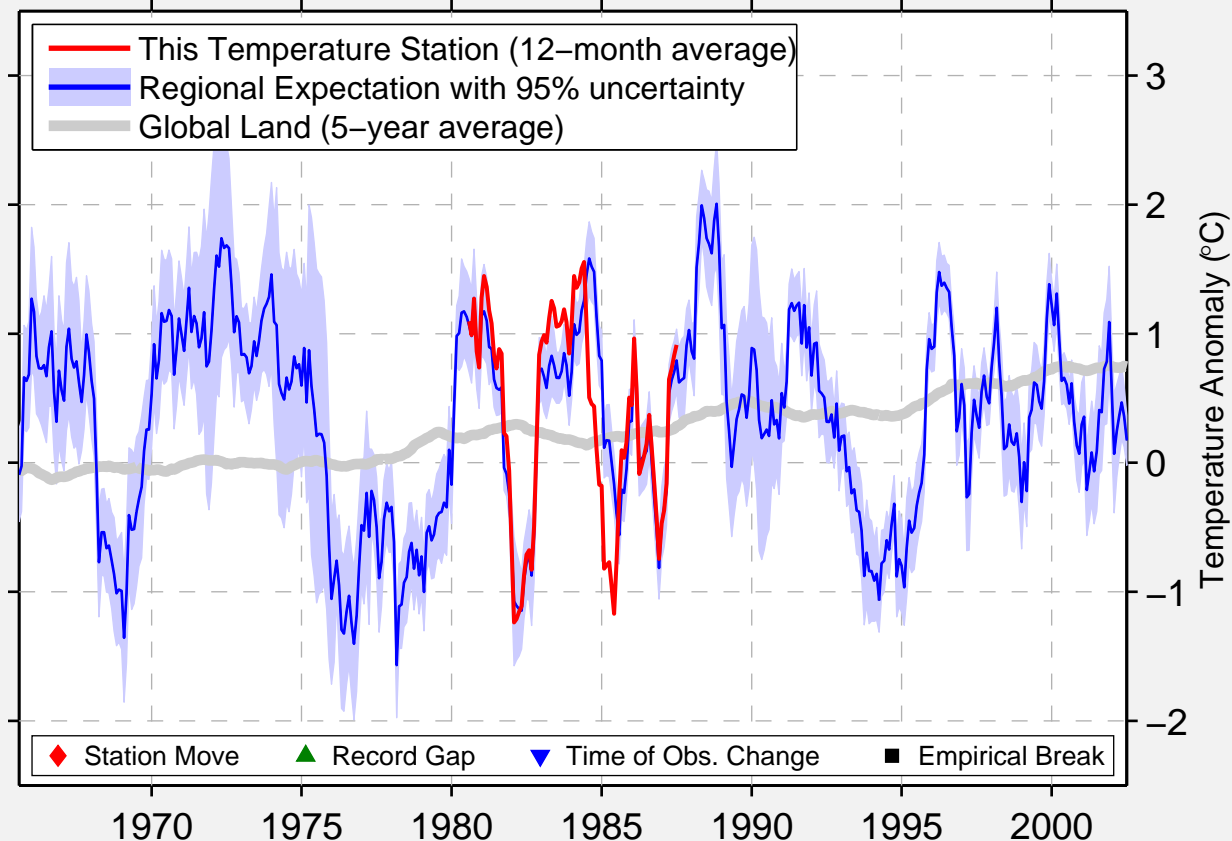

AWS: MARBLE POINT (8906)

77.400 S, 163.800 E (Antarctica)

Data Quality Controlled and Aligned at Breakpoints

Berkeley Earth