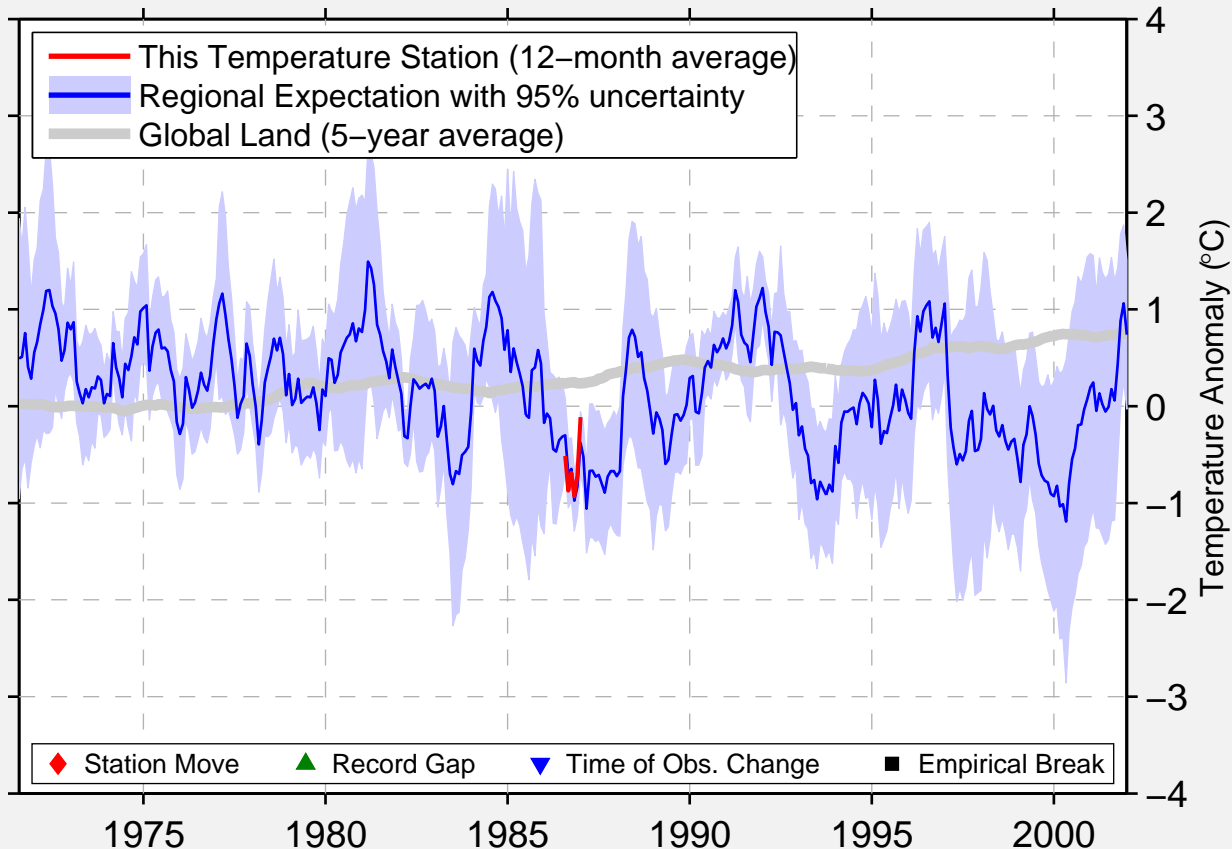

AWS: PATRICK (8905)
89.900 S, 45.000 E (Antarctica)

Data Quality Controlled and Aligned at Breakpoints

Berkeley Earth