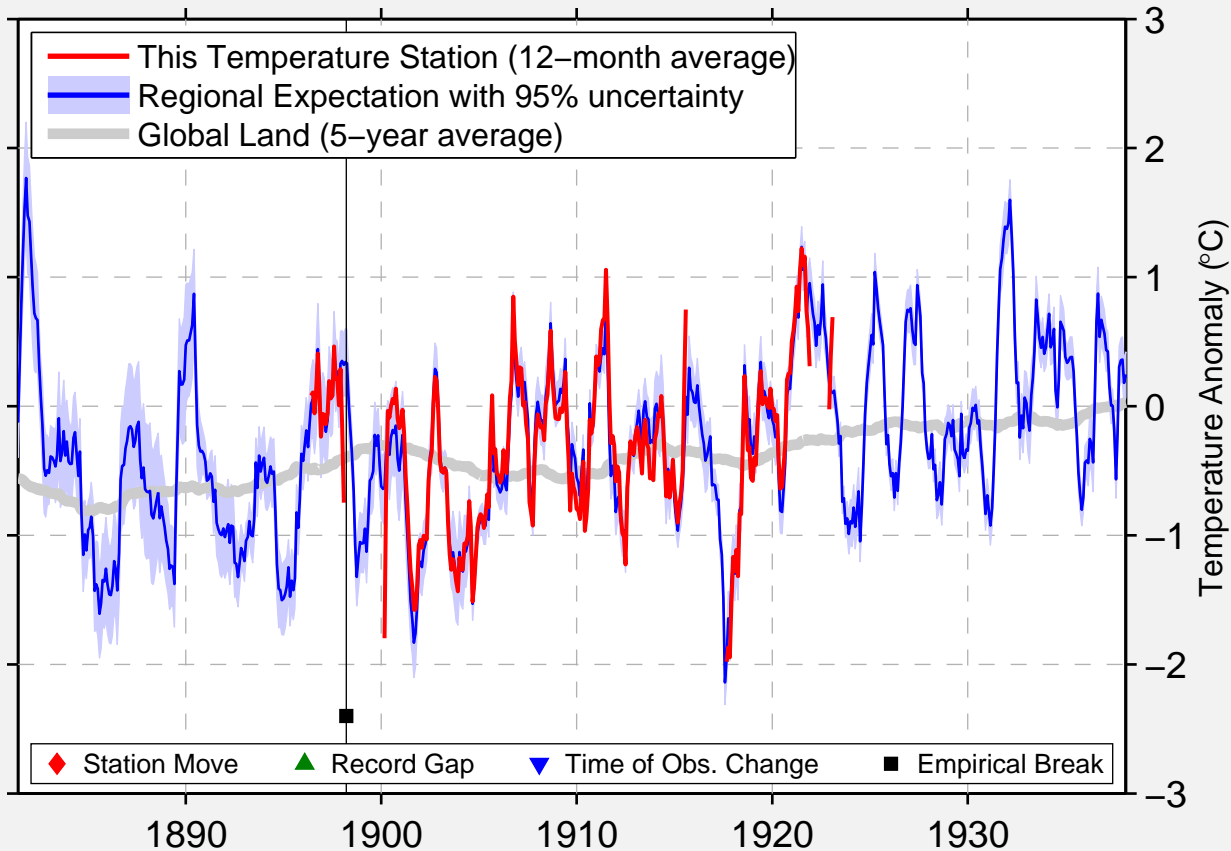

# LORETTO

35.083 N, 87.433 W (United States)

Data Quality Controlled and Aligned at Breakpoints

Berkeley Earth