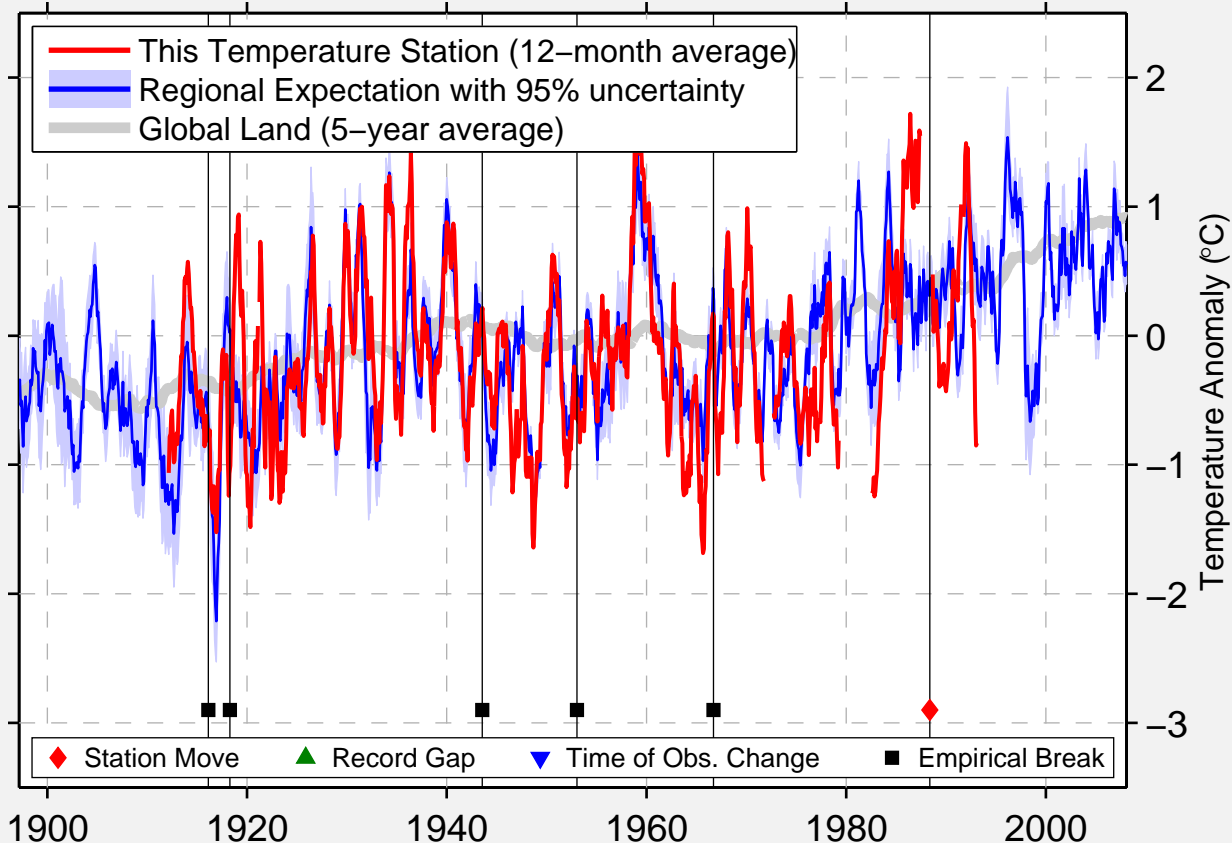

MARICOPA

35.083 N, 119.383 W (United States)

Data Quality Controlled and Aligned at Breakpoints

Berkeley Earth