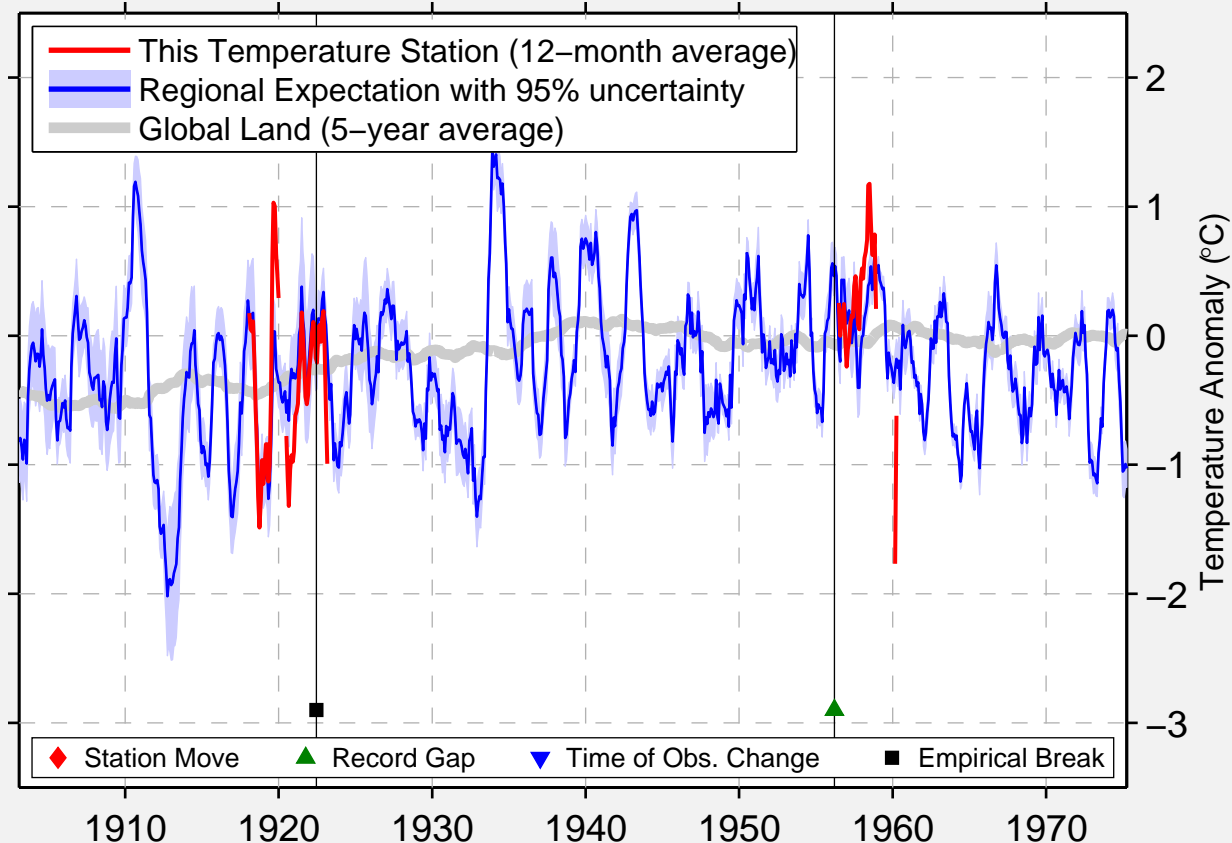

# PINTA

35.050 N, 109.650 W (United States)

Data Quality Controlled and Aligned at Breakpoints

Berkeley Earth