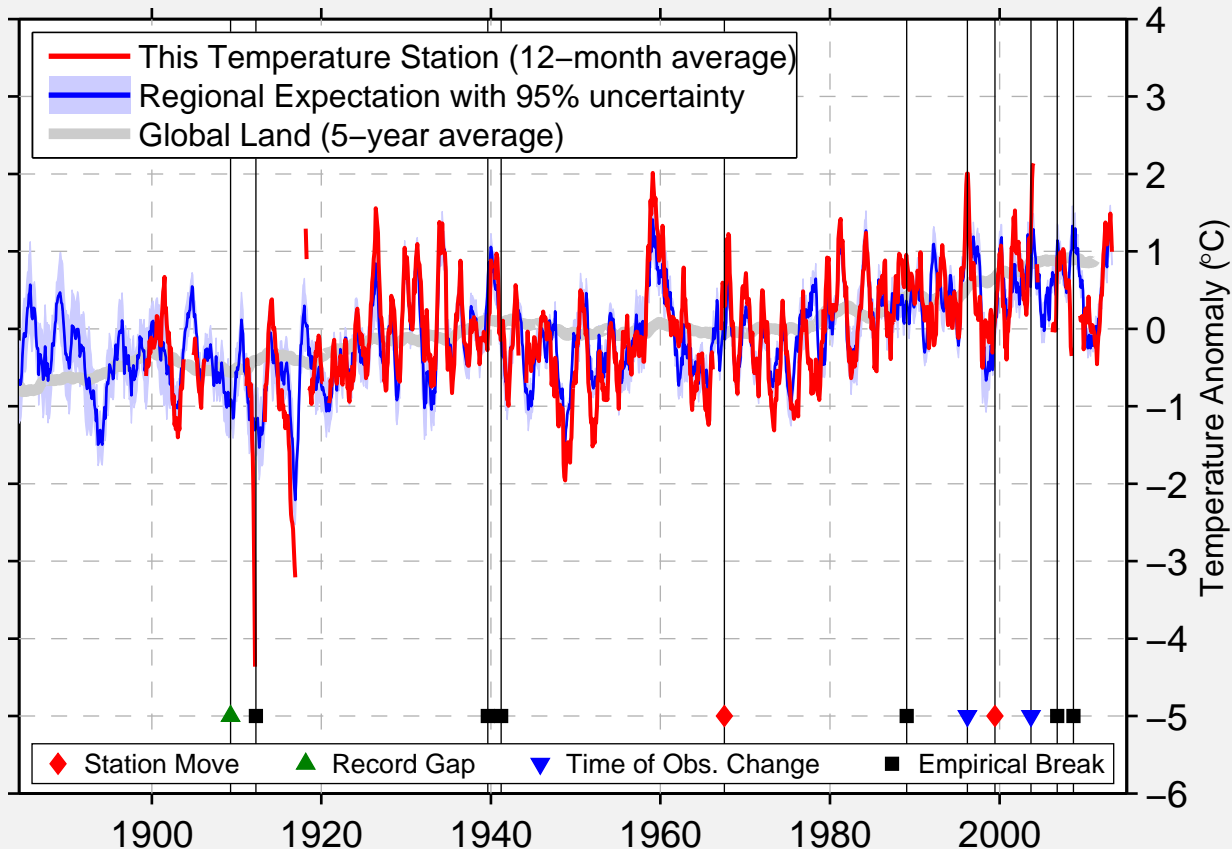

TEJON RANCHO

35.029 N, 118.750 W (United States)

Data Quality Controlled and Aligned at Breakpoints

Berkeley Earth