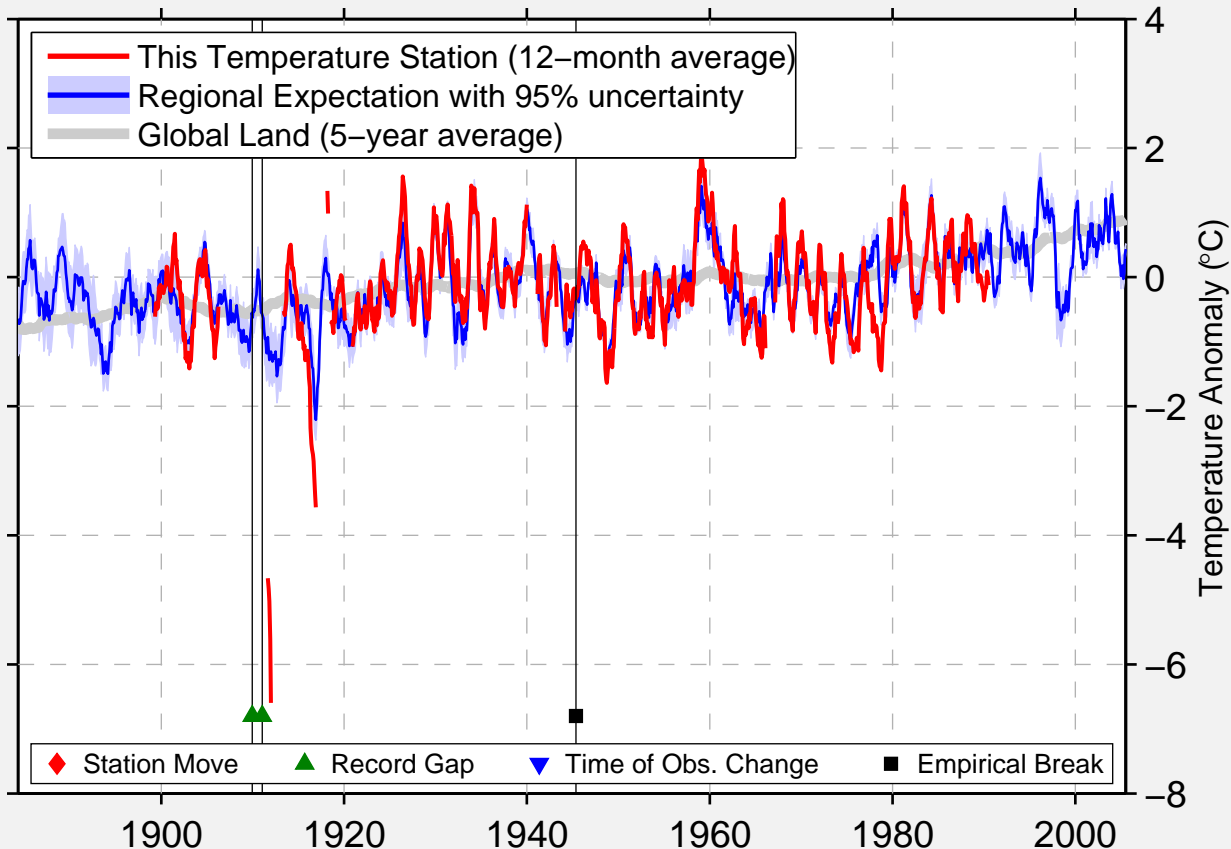

# TEJON-RANCHO

35.000 N, 118.800 W (United States)

Data Quality Controlled and Aligned at Breakpoints

Berkeley Earth