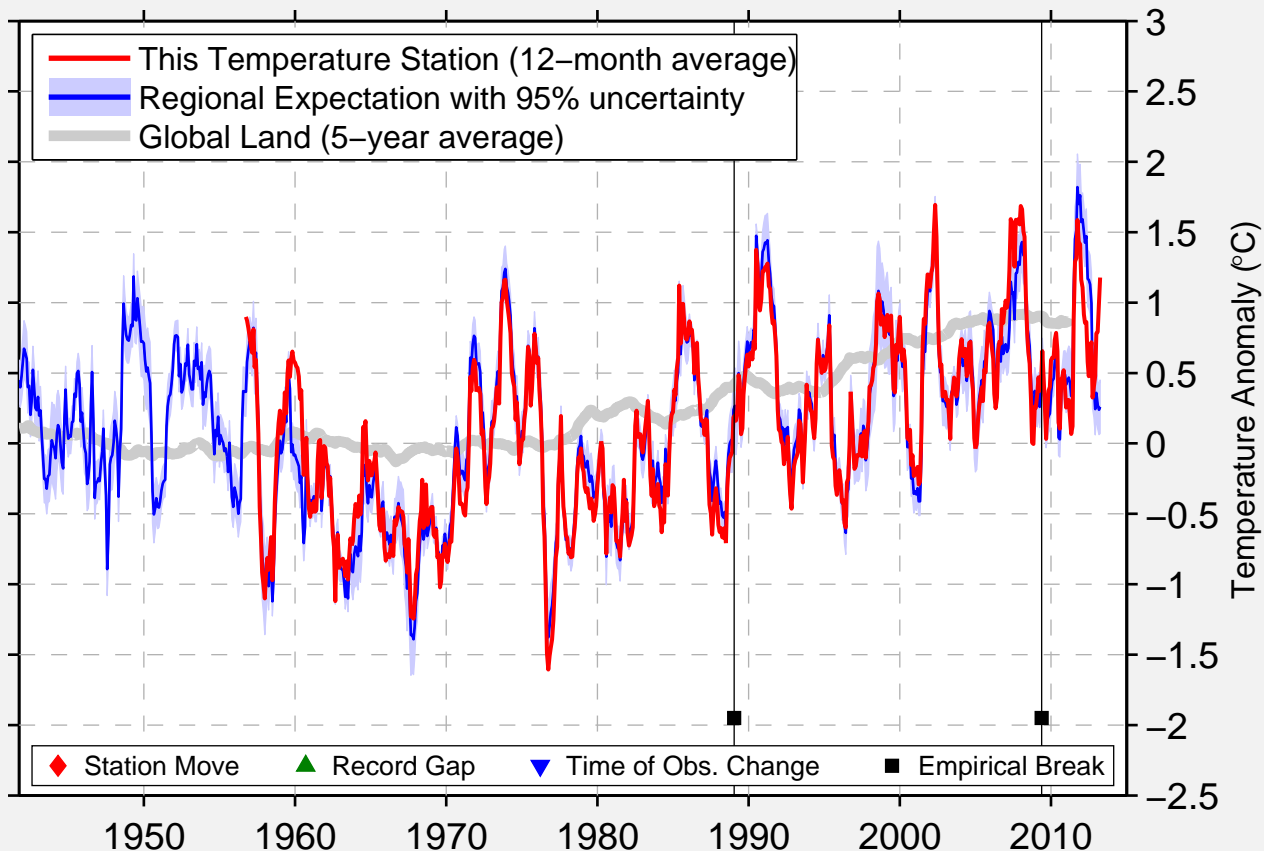

CEDAR ISLAND

34.983 N, 76.300 W (United States)

Data Quality Controlled and Aligned at Breakpoints

Berkeley Earth