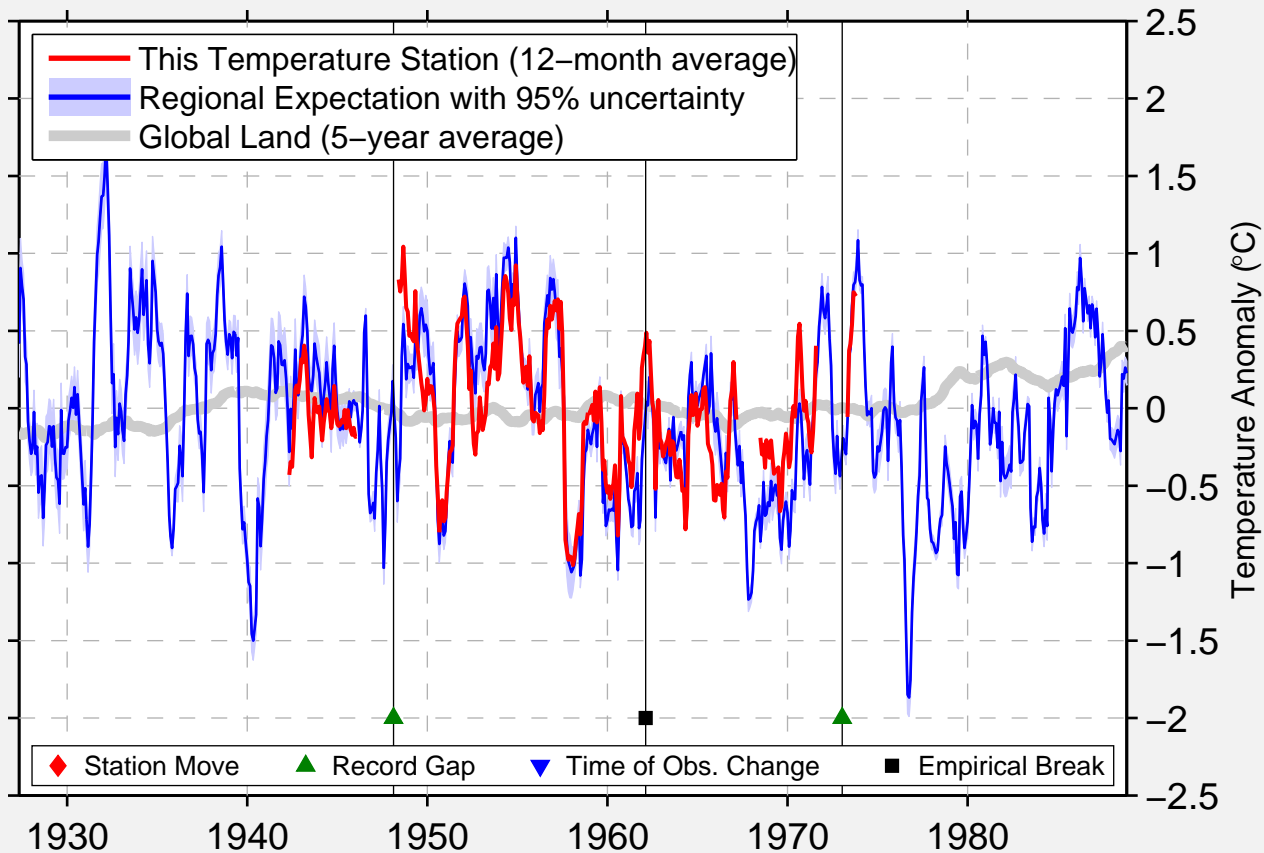

OLIVE BRANCH

34.983 N, 89.783 W (United States)

Data Quality Controlled and Aligned at Breakpoints

Berkeley Earth