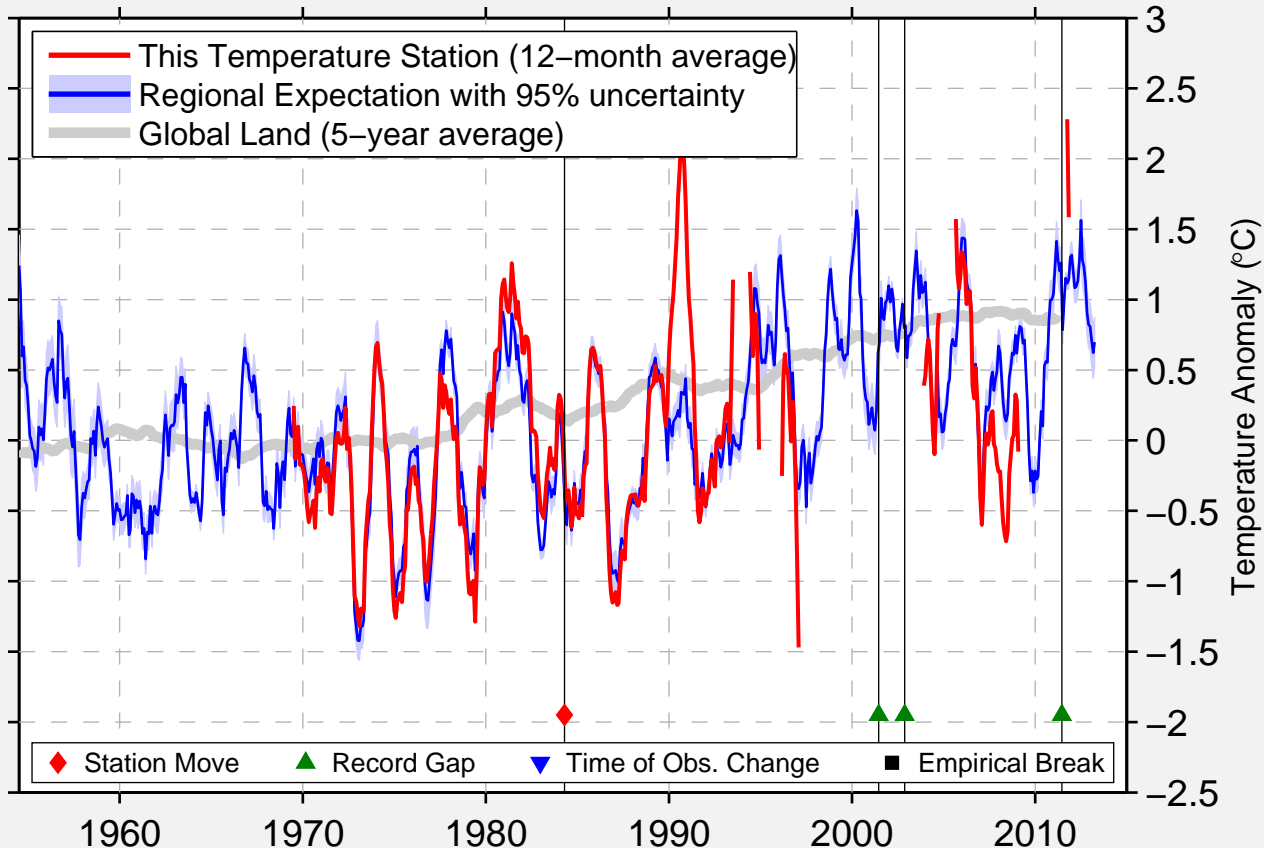

CLINES CORNERS 7 SE

34.932 N, 105.587 W (United States)

Data Quality Controlled and Aligned at Breakpoints

Berkeley Earth