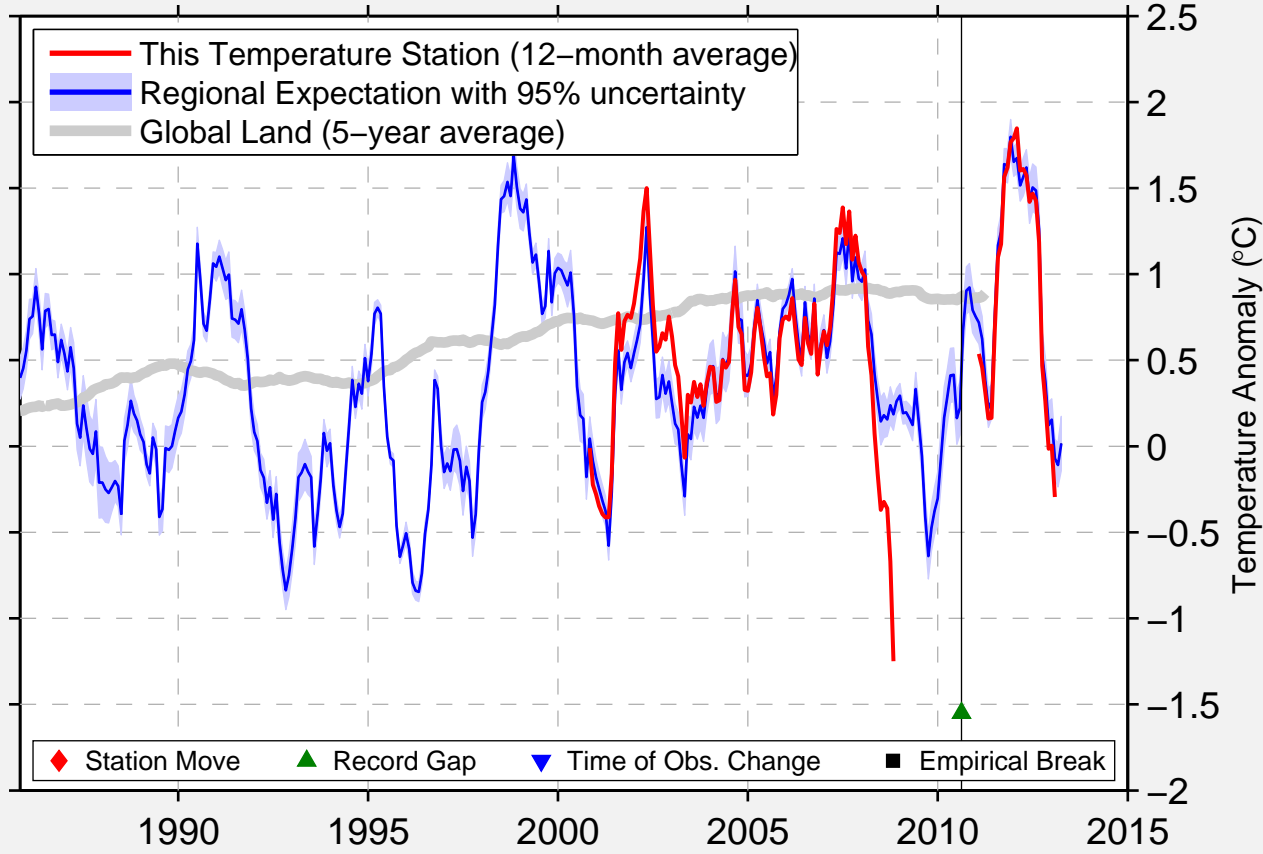

CHICKAMAUGA PK LARC

34.920 N, 85.271 W (United States)

Data Quality Controlled and Aligned at Breakpoints

Berkeley Earth