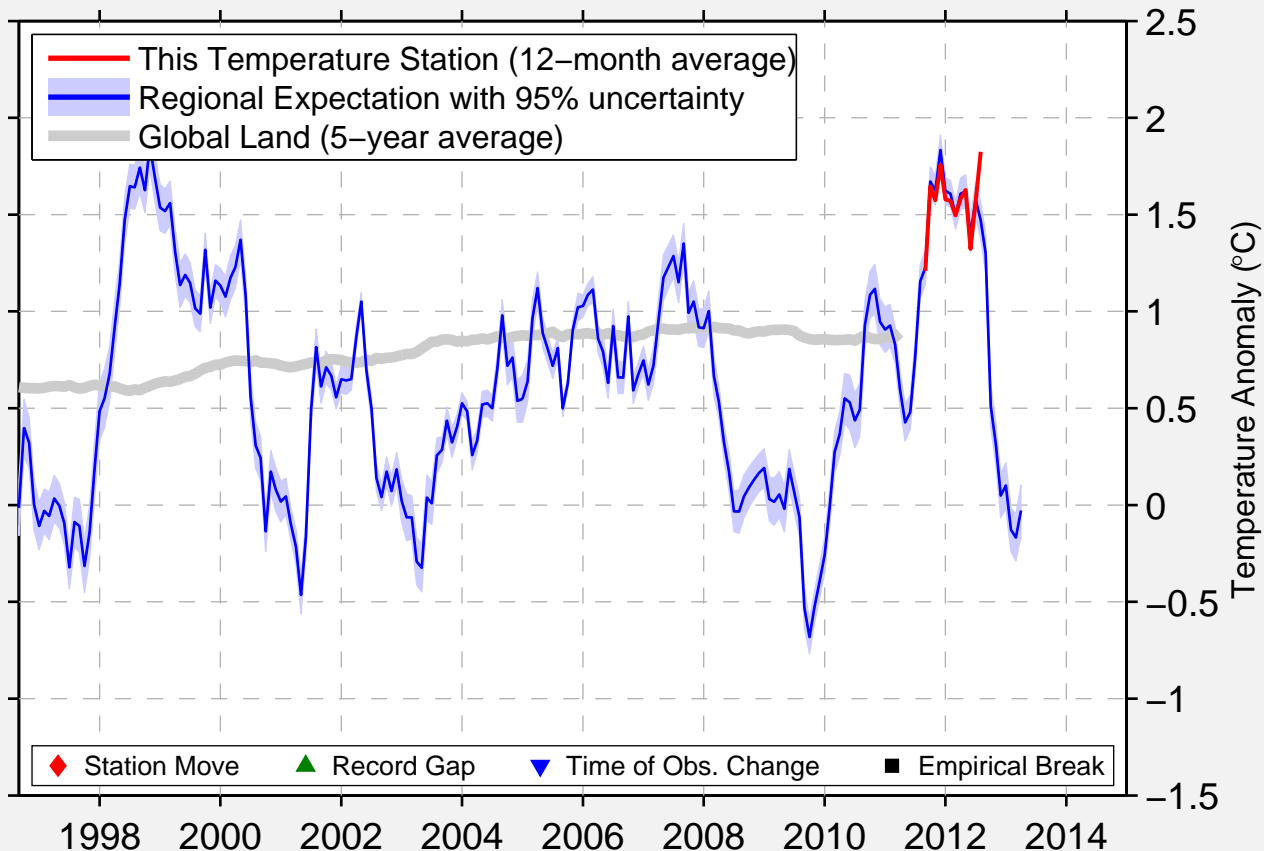

ROSCOE TURNER AIRPOR

34.915 N, 88.604 W (United States)

Data Quality Controlled and Aligned at Breakpoints

Berkeley Earth