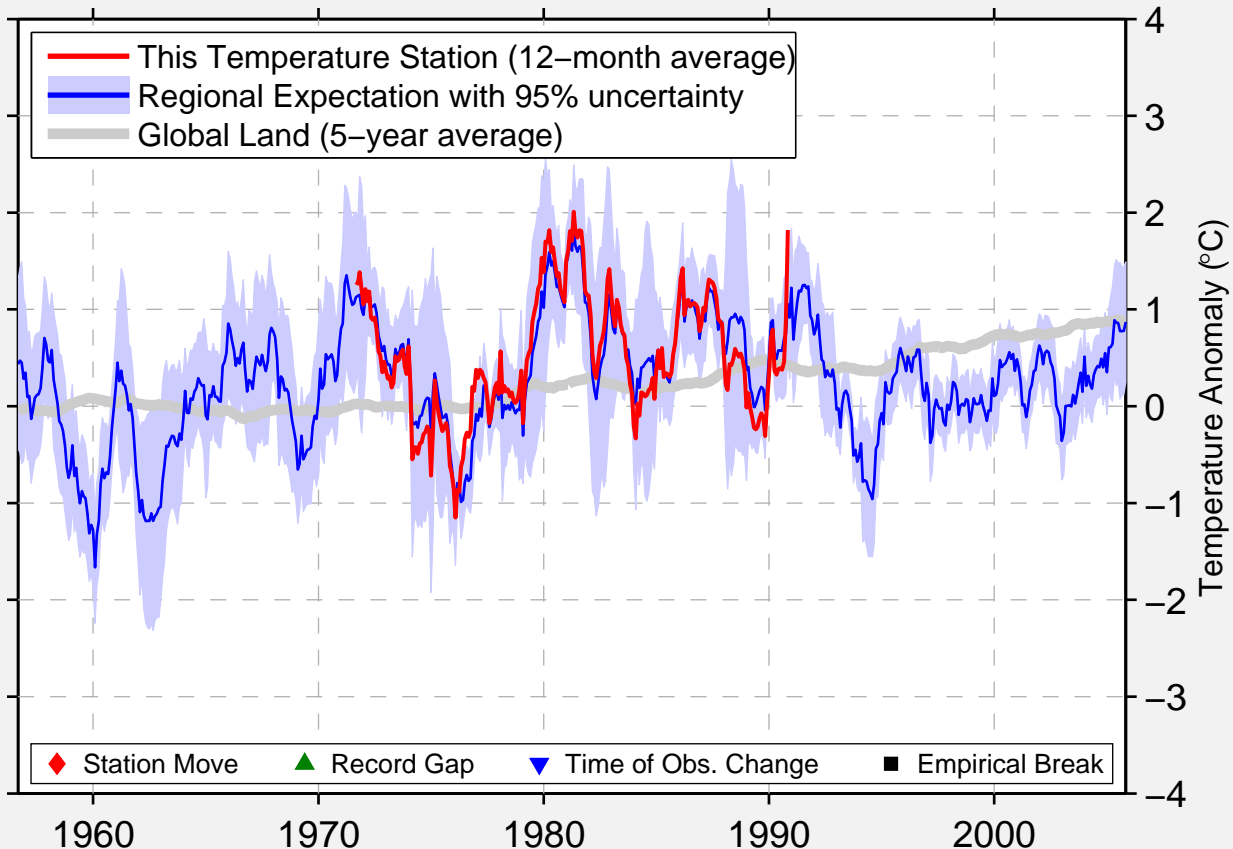

LENINGRAD SKAJA

69.501 S, 159.385 E (Antarctica)

Data Quality Controlled and Aligned at Breakpoints

Berkeley Earth