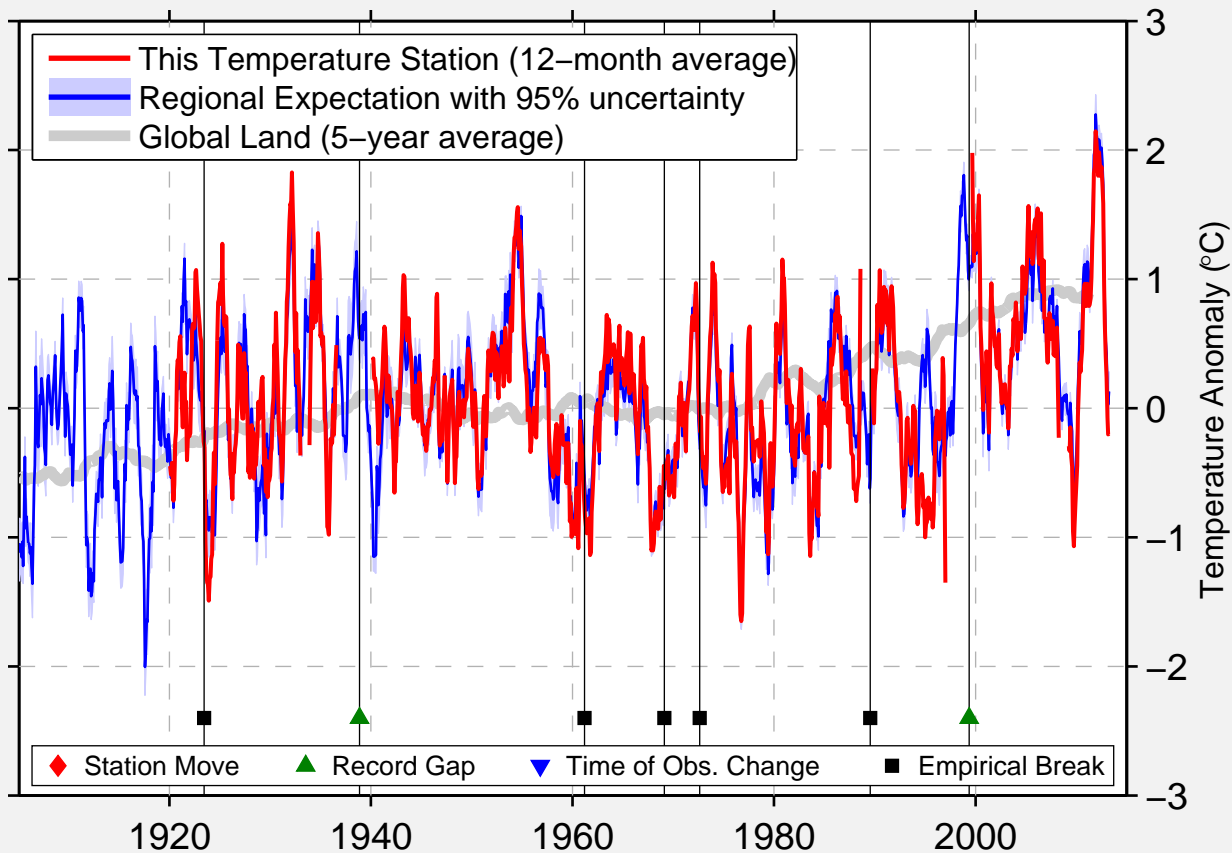

# WALDRON

34.900 N, 94.143 W (United States)

Data Quality Controlled and Aligned at Breakpoints

Berkeley Earth