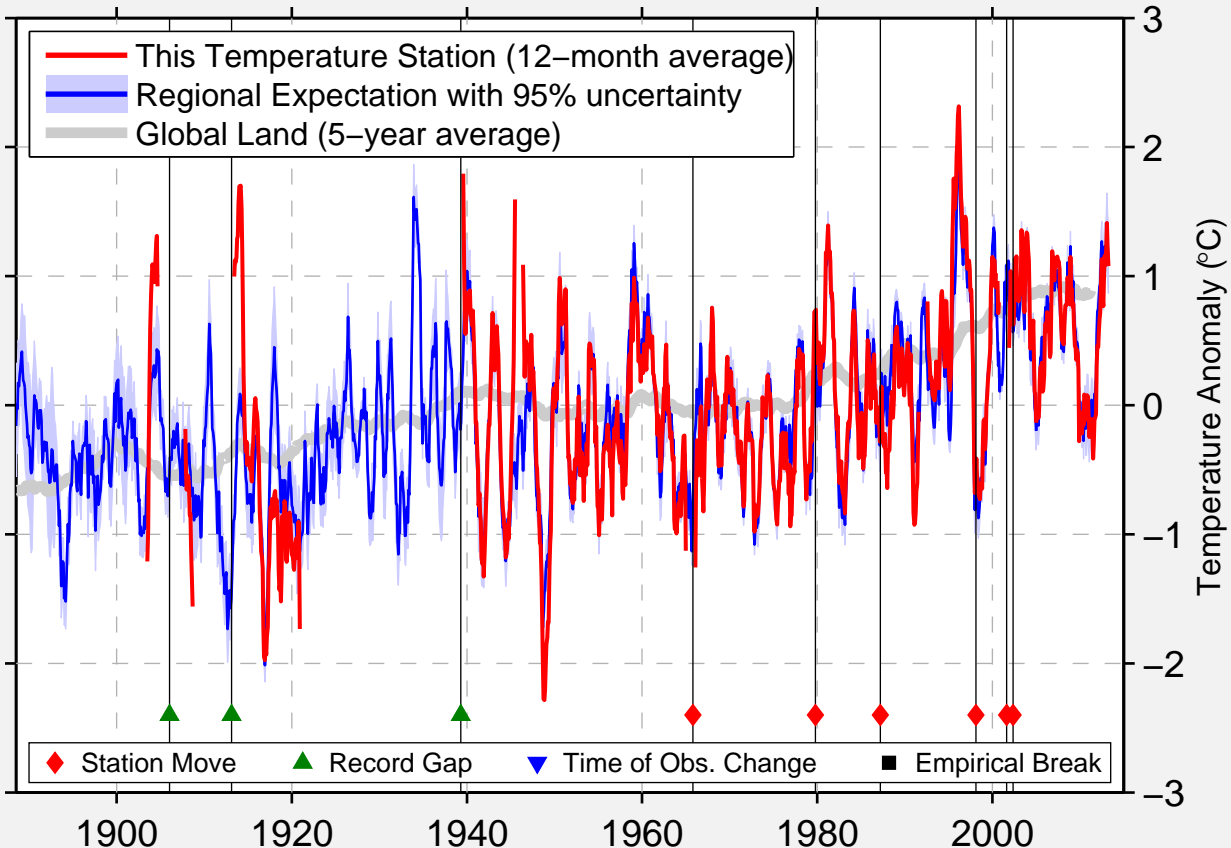

BARSTOW FIRE STATION

34.892 N, 117.021 W (United States)

Data Quality Controlled and Aligned at Breakpoints

Berkeley Earth