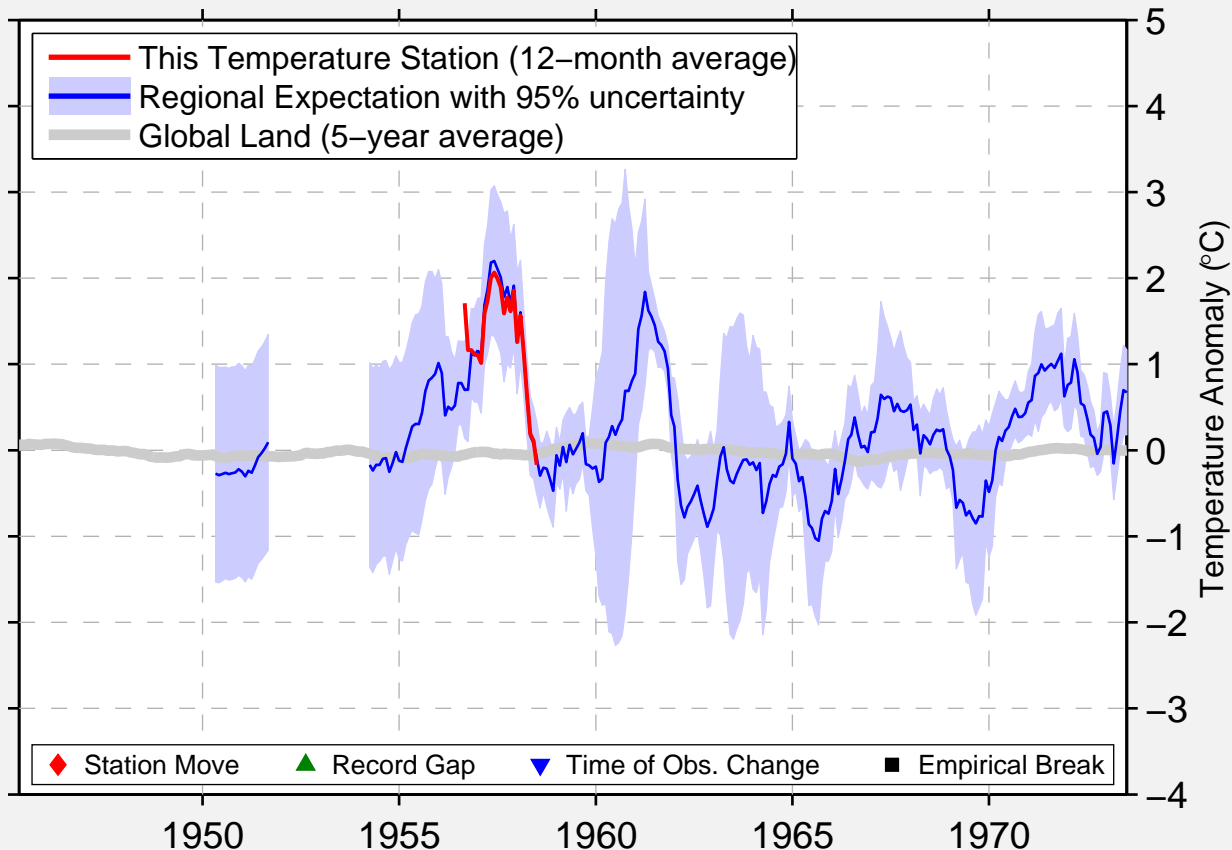

PIONERSKAYA

69.700 S, 95.500 E (Antarctica)

Data Quality Controlled and Aligned at Breakpoints

Berkeley Earth