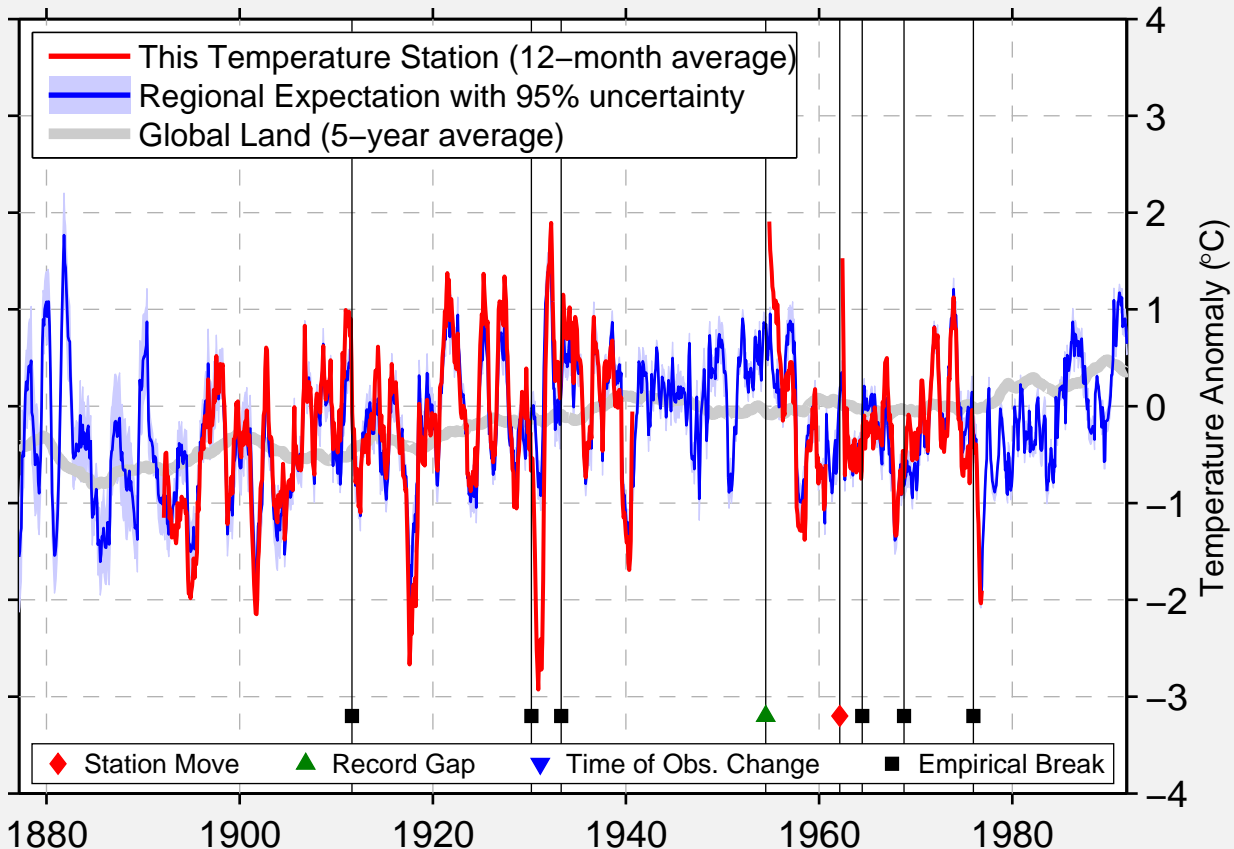

FLORENCE/ALI USA

34.800 N, 87.683 W (United States)

Data Quality Controlled and Aligned at Breakpoints

Berkeley Earth