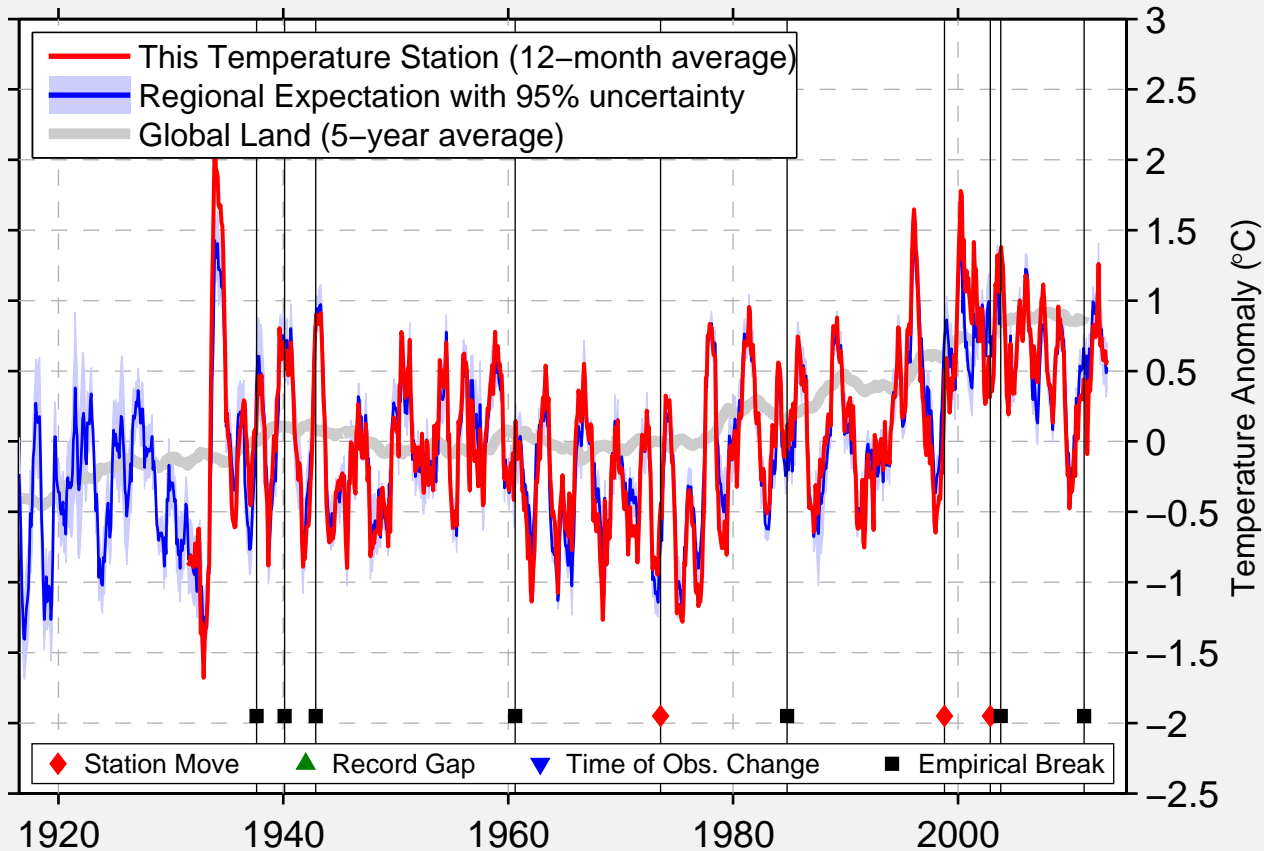

PETRIFIED FOREST N P

34.799 N, 109.885 W (United States)

Data Quality Controlled and Aligned at Breakpoints

Berkeley Earth