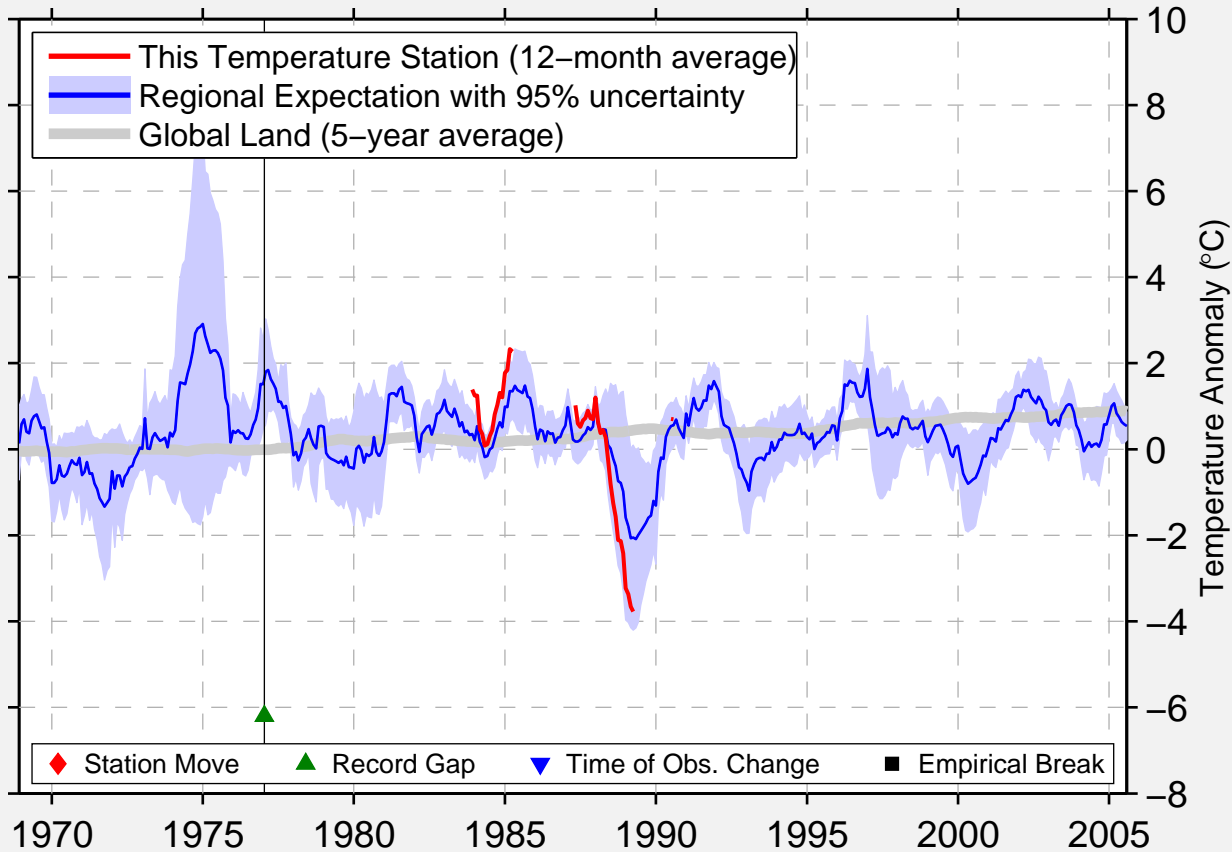

SANAE SAF-BASE

70.300 S, 2.350 W (Antarctica)

Data Quality Controlled and Aligned at Breakpoints

Berkeley Earth