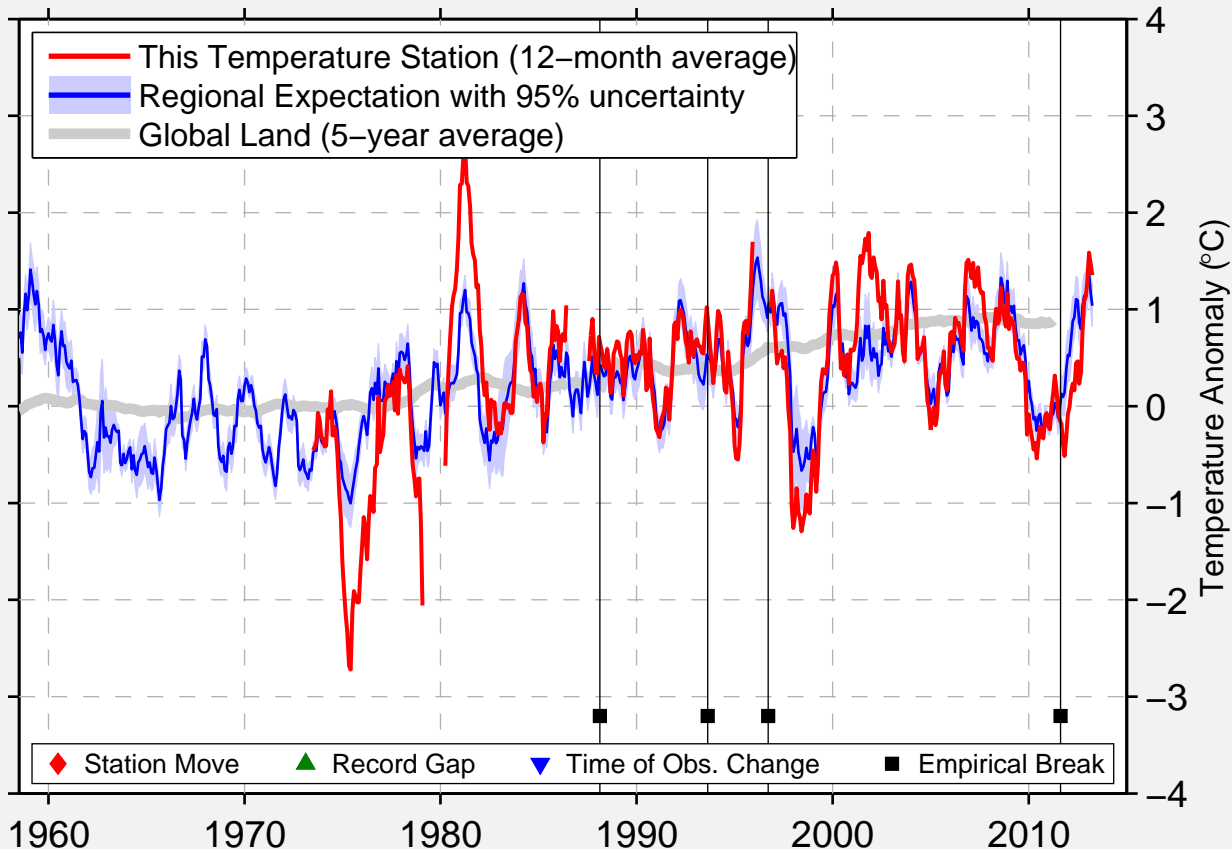

SANDBURG (AUT)

34.744 N, 118.724 W (United States)

Data Quality Controlled and Aligned at Breakpoints

Berkeley Earth