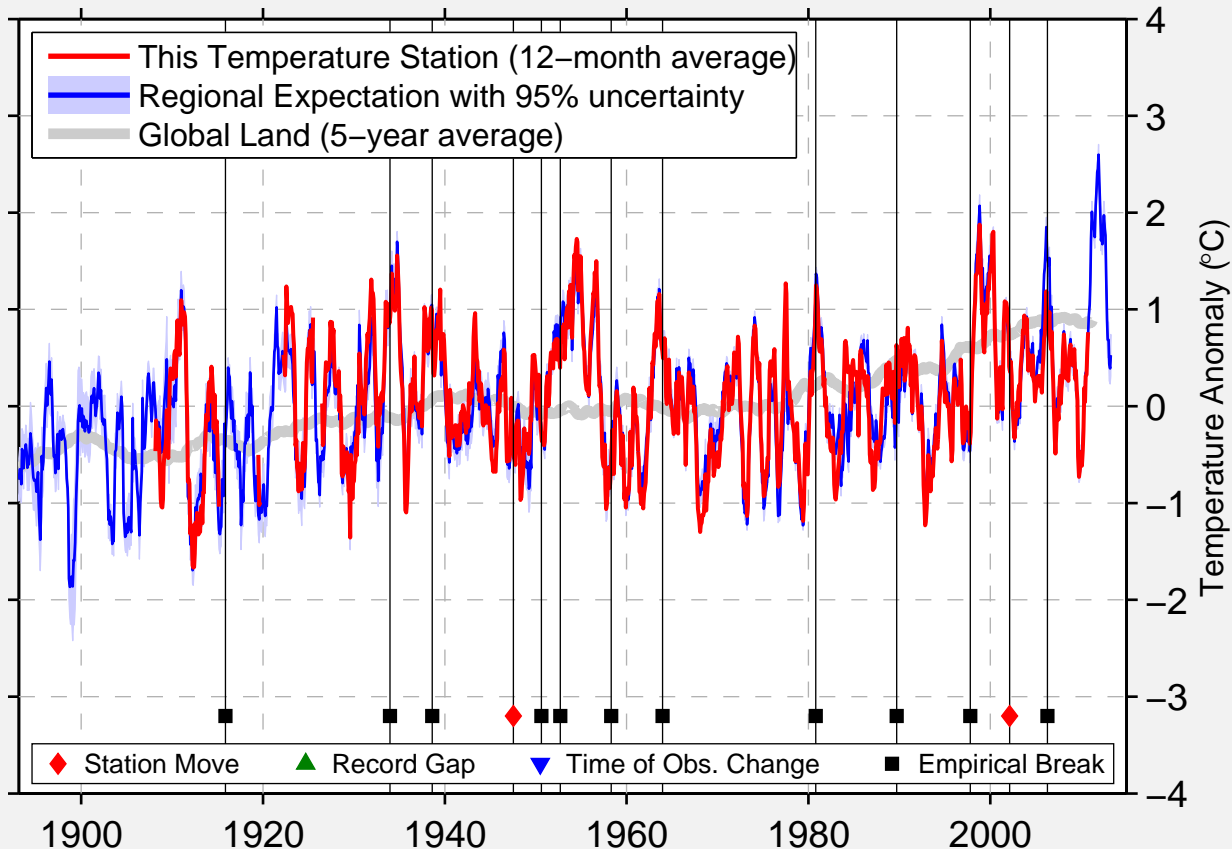

WICHITA MTN WL REF

34.733 N, 98.712 W (United States)

Data Quality Controlled and Aligned at Breakpoints

Berkeley Earth