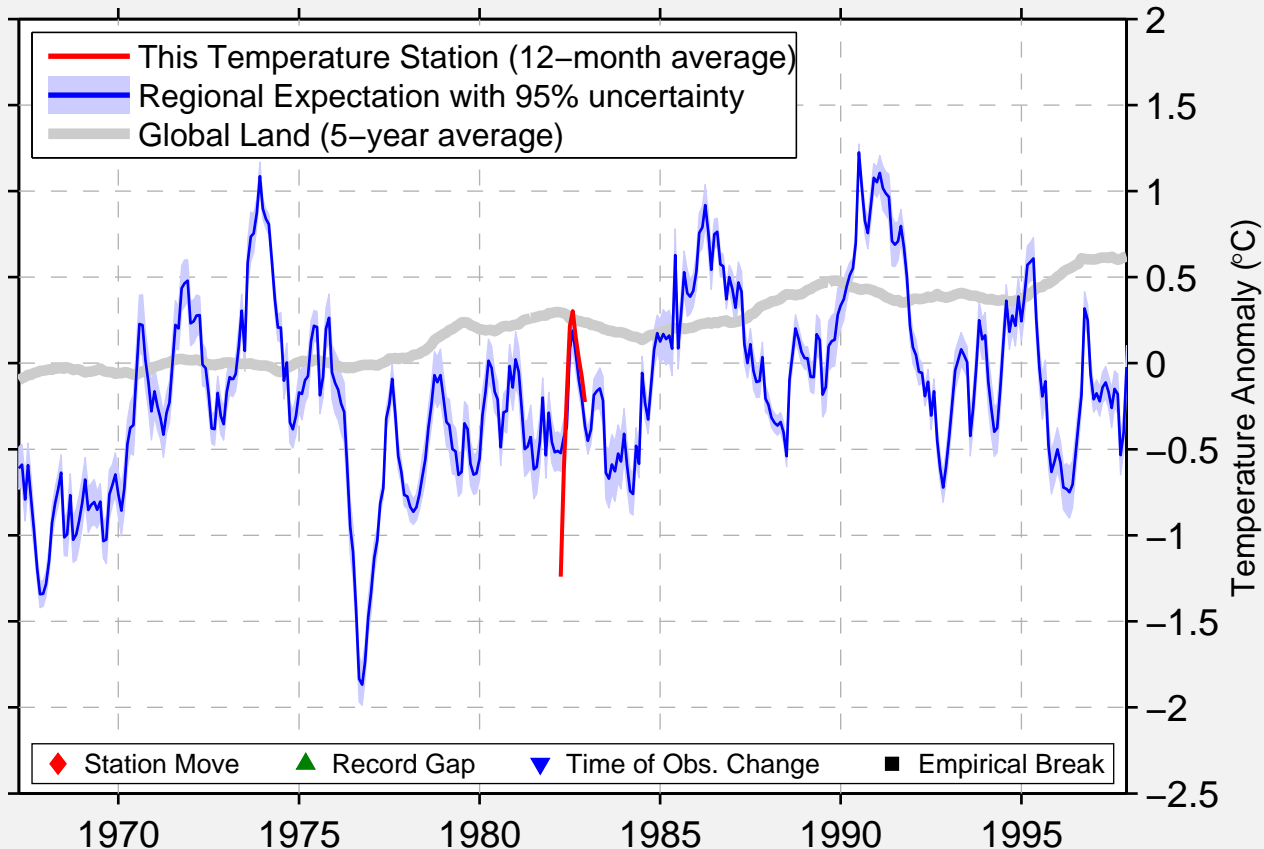

UNICOI STATE PARK

34.721 N, 83.722 W (United States)

Data Quality Controlled and Aligned at Breakpoints

Berkeley Earth