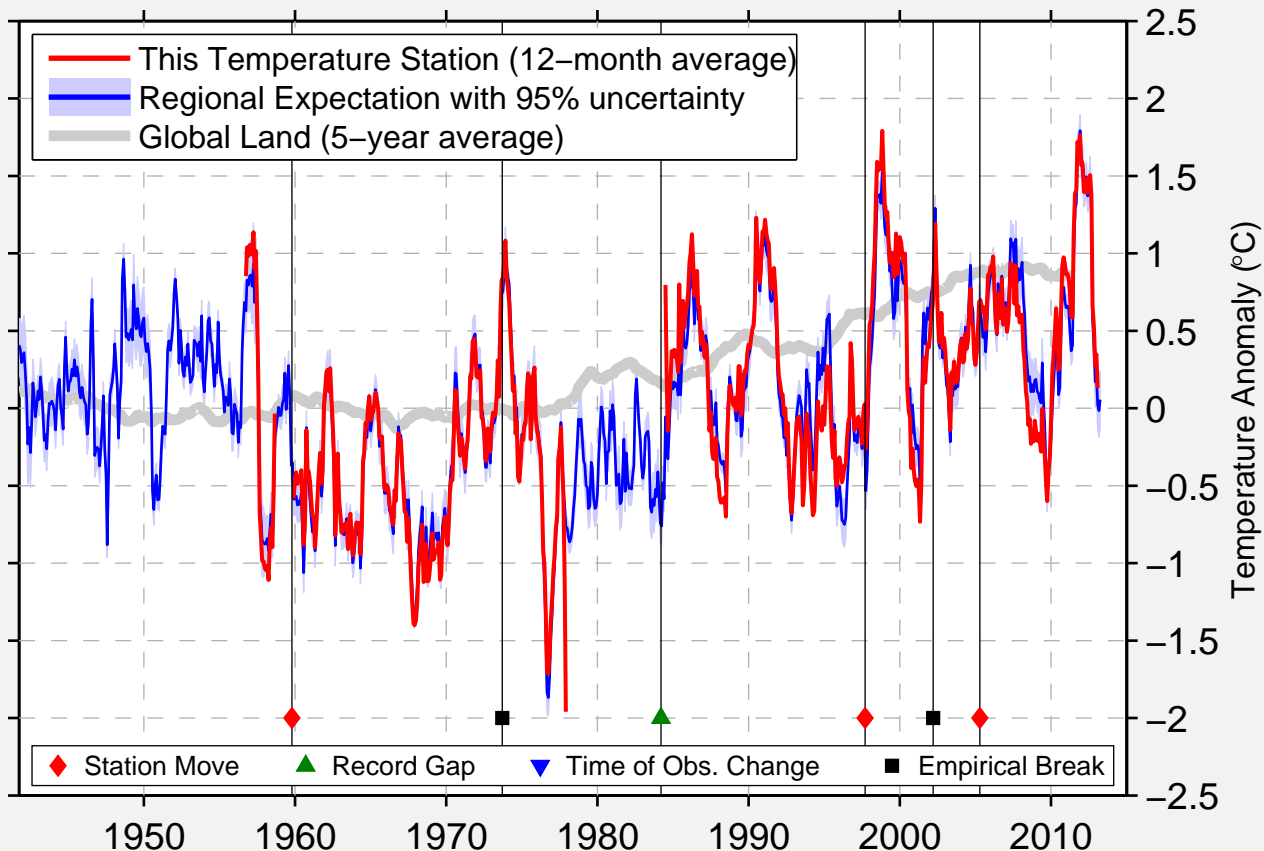

HELEN

34.712 N, 83.717 W (United States)

Data Quality Controlled and Aligned at Breakpoints

Berkeley Earth