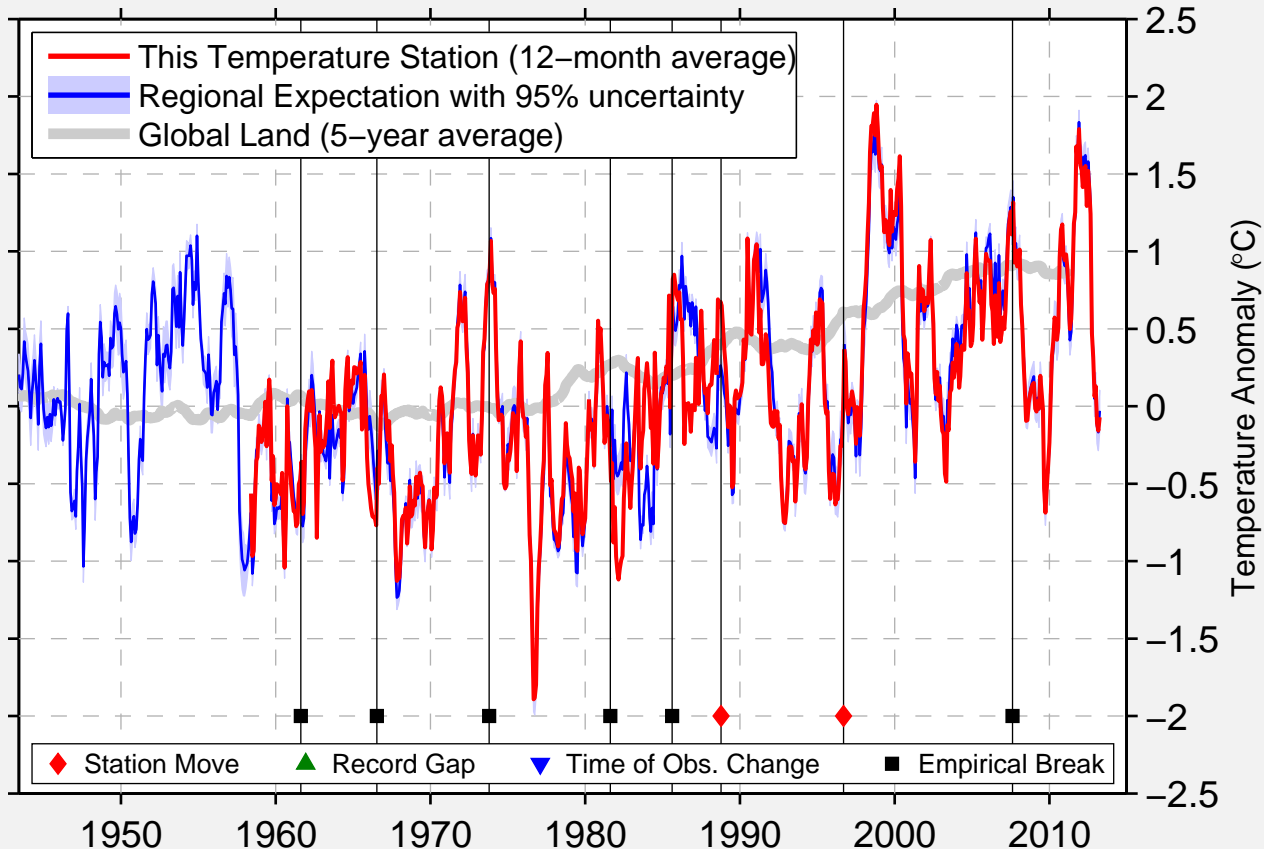

INDEPENDENCE 1 W

34.699 N, 89.821 W (United States)

Data Quality Controlled and Aligned at Breakpoints

Berkeley Earth