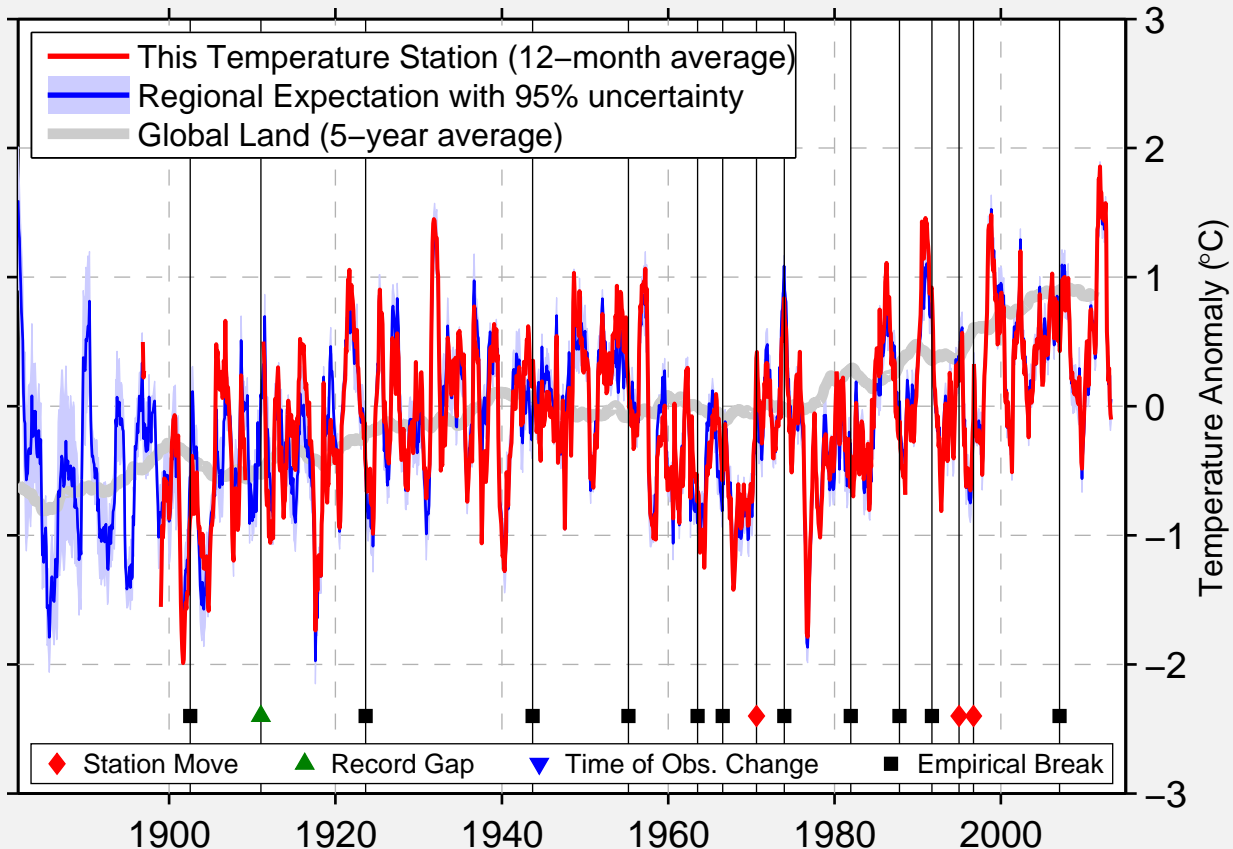

CLEMSON UNIVERSITY

34.673 N, 82.820 W (United States)

Data Quality Controlled and Aligned at Breakpoints

Berkeley Earth