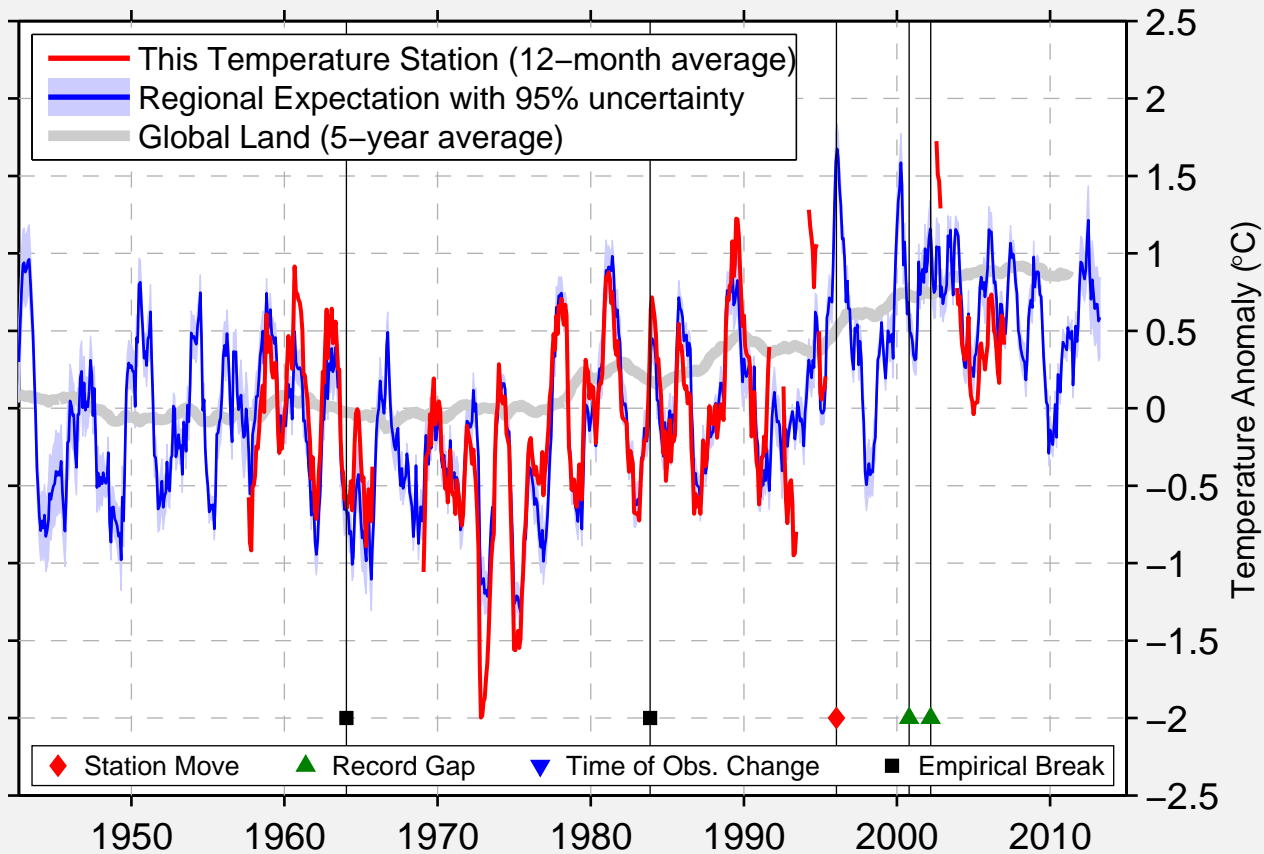

BEAVER CREEK RANGER STN

34.658 N, 111.746 W (United States)

Data Quality Controlled and Aligned at Breakpoints

Berkeley Earth