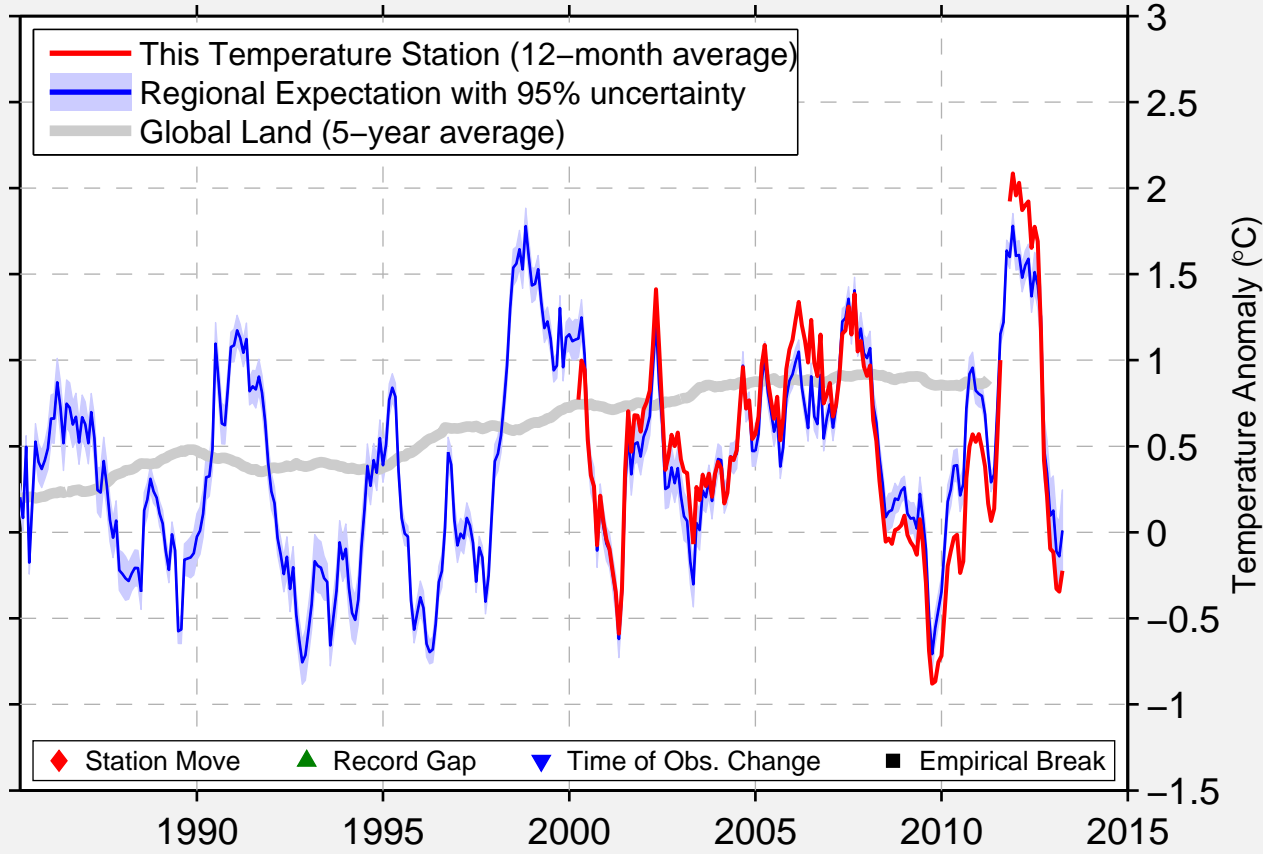

PRYOR FLD RGNL

34.653 N, 86.945 W (United States)

Data Quality Controlled and Aligned at Breakpoints

Berkeley Earth