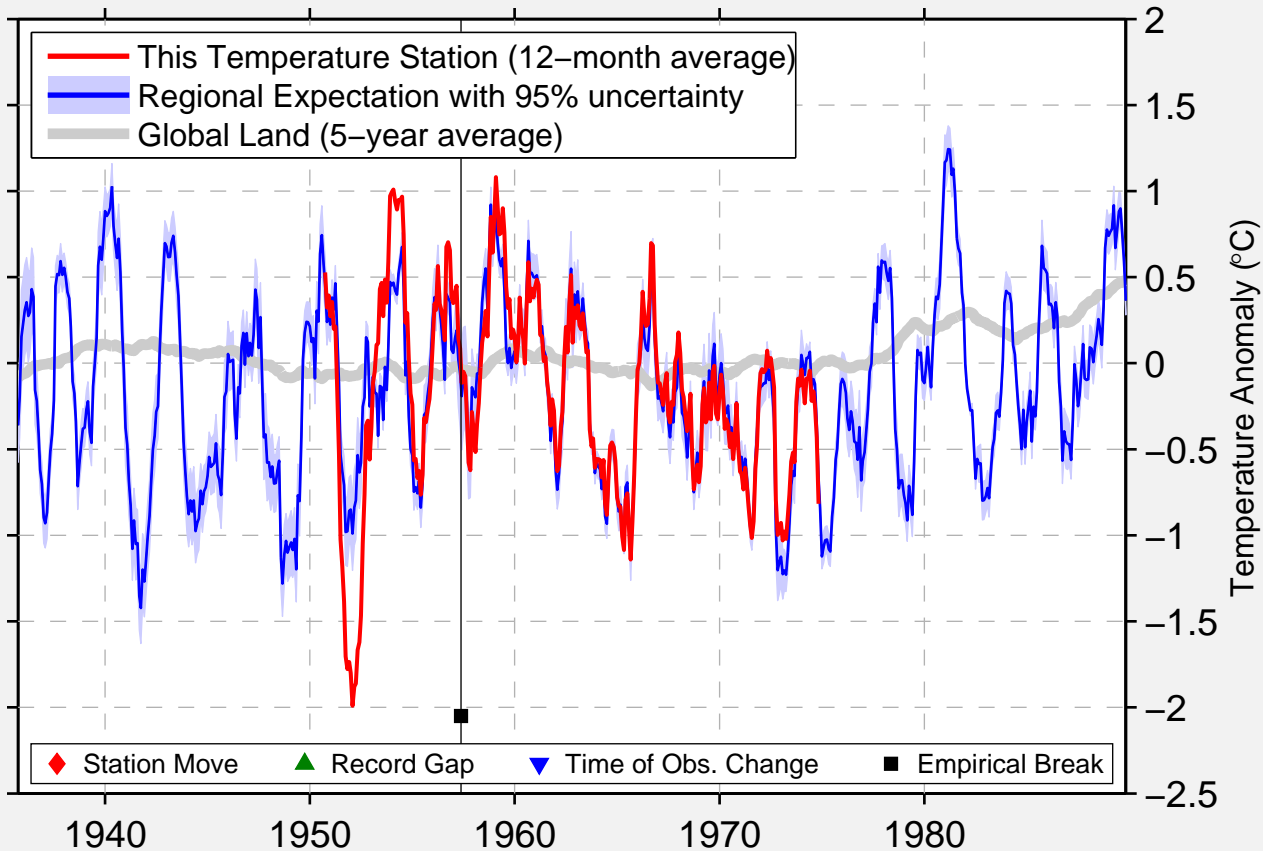

# BAGDAD 8 NE

34.650 N, 113.083 W (United States)

Data Quality Controlled and Aligned at Breakpoints

Berkeley Earth