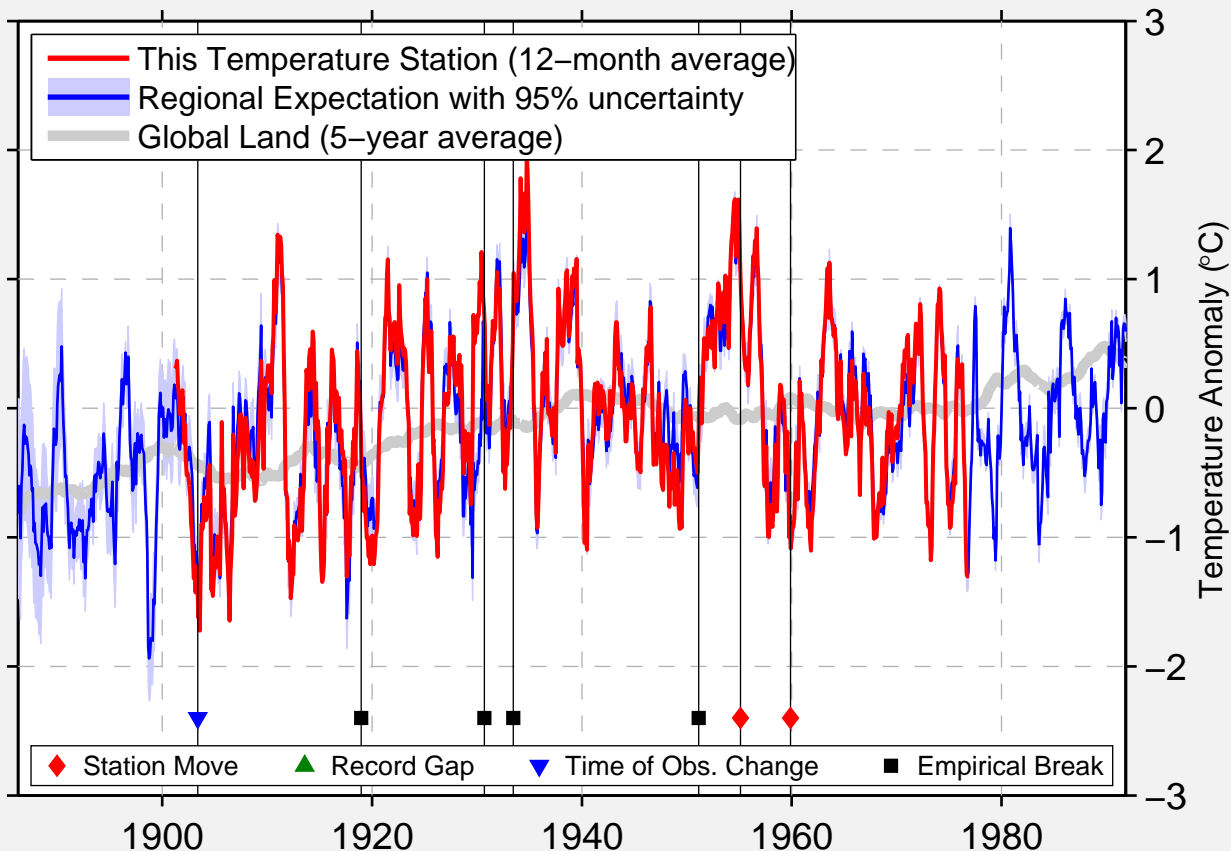

MARLOW 1 WSW

34.647 N, 97.983 W (United States)

Data Quality Controlled and Aligned at Breakpoints

Berkeley Earth