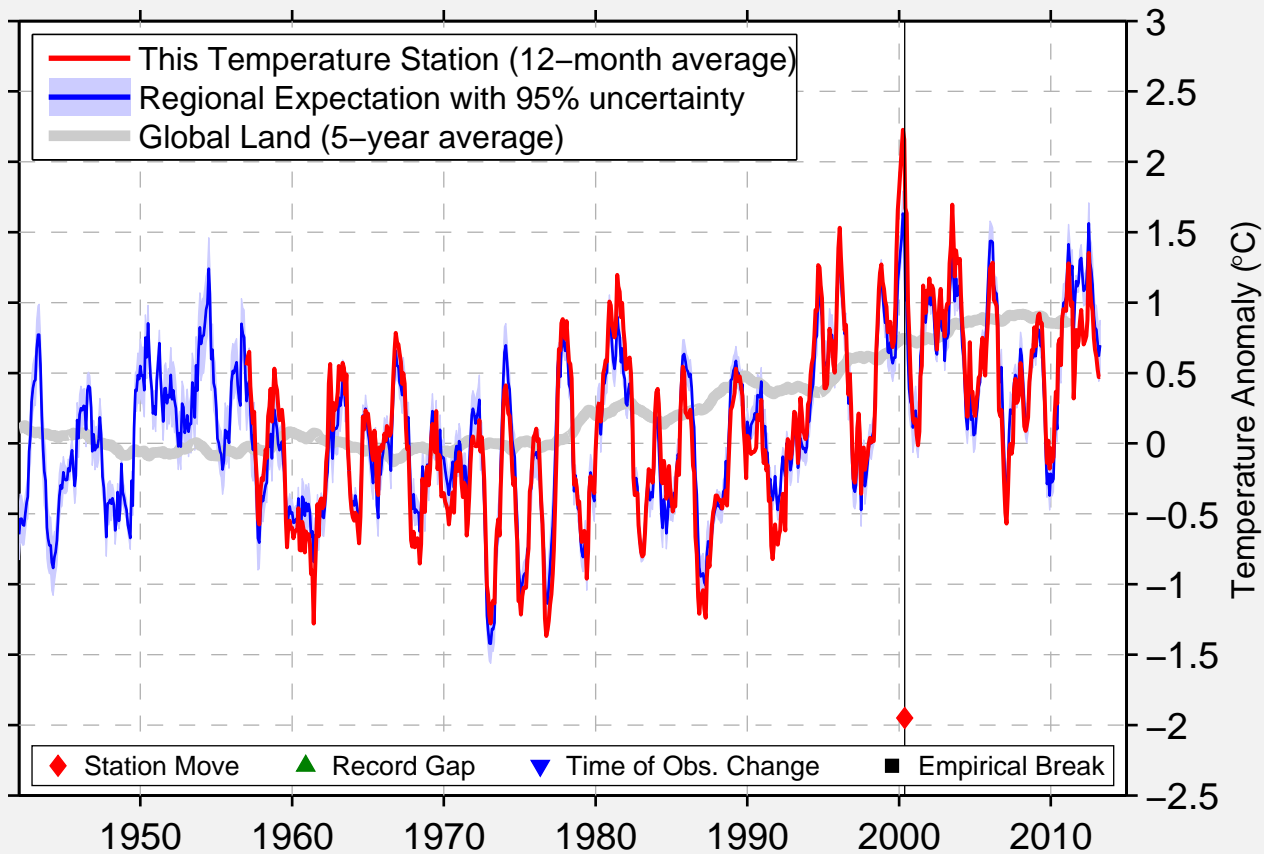

PEDERNAL 4 E

34.628 N, 105.524 W (United States)

◆ Station Move ▲ Record Gap ▼ Time of Obs. Change ■ Empirical Break