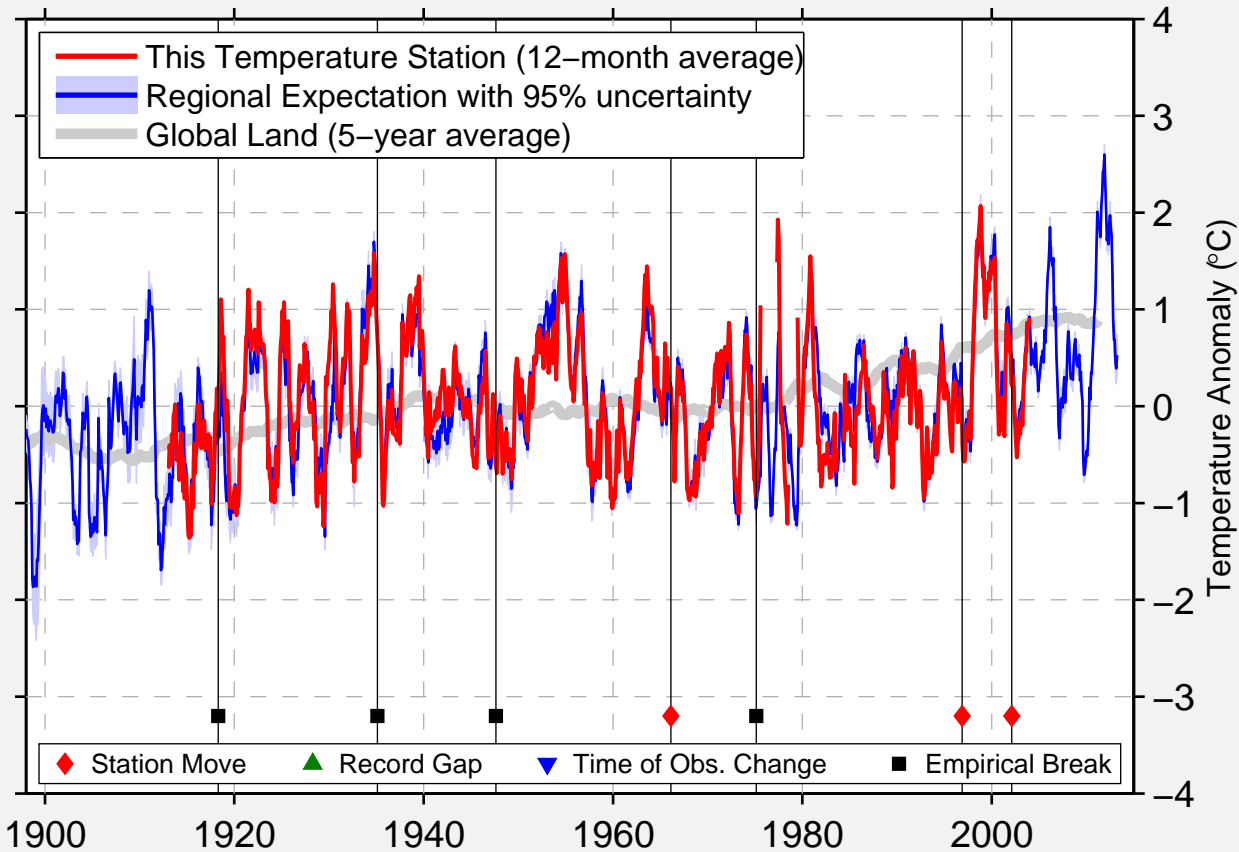

# LAWTON

34.617 N, 98.452 W (United States)

Data Quality Controlled and Aligned at Breakpoints

Berkeley Earth