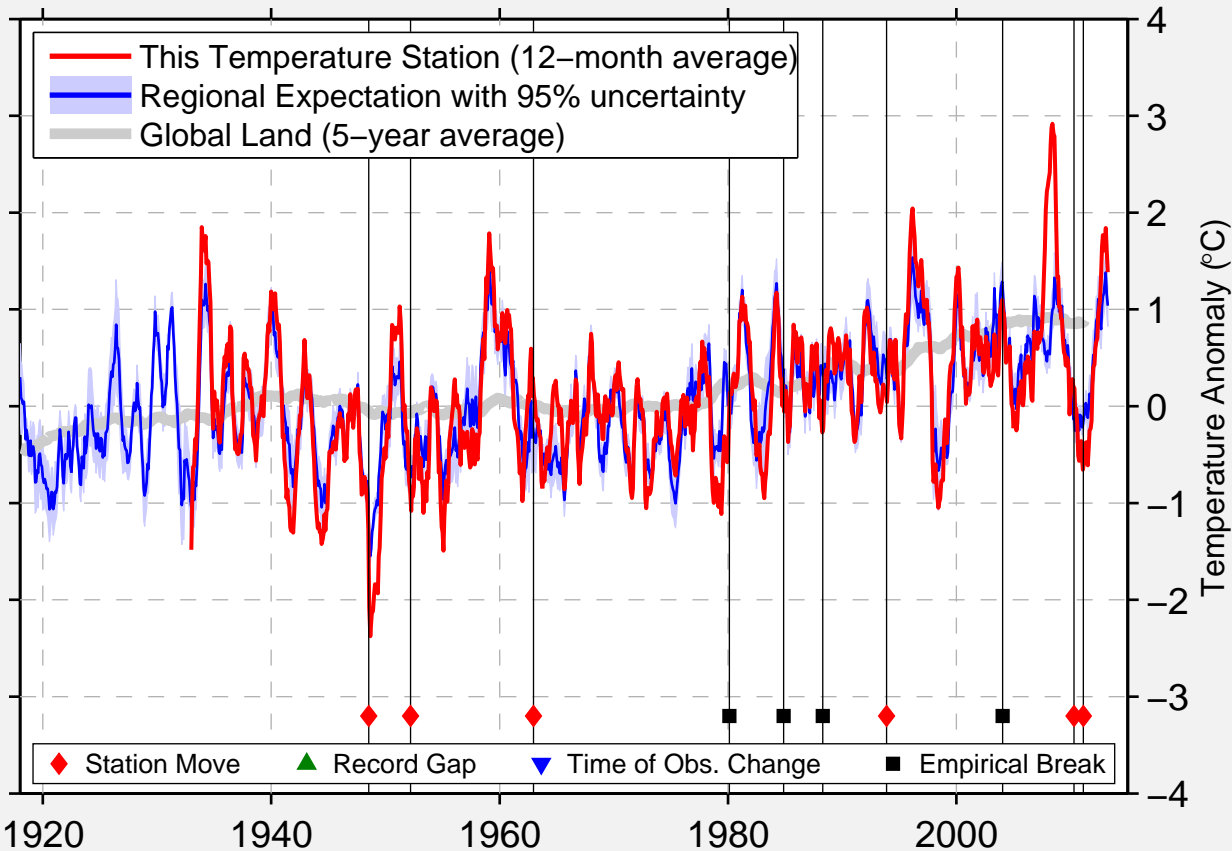

# PALMDALE

34.588 N, 118.094 W (United States)

Data Quality Controlled and Aligned at Breakpoints

Berkeley Earth