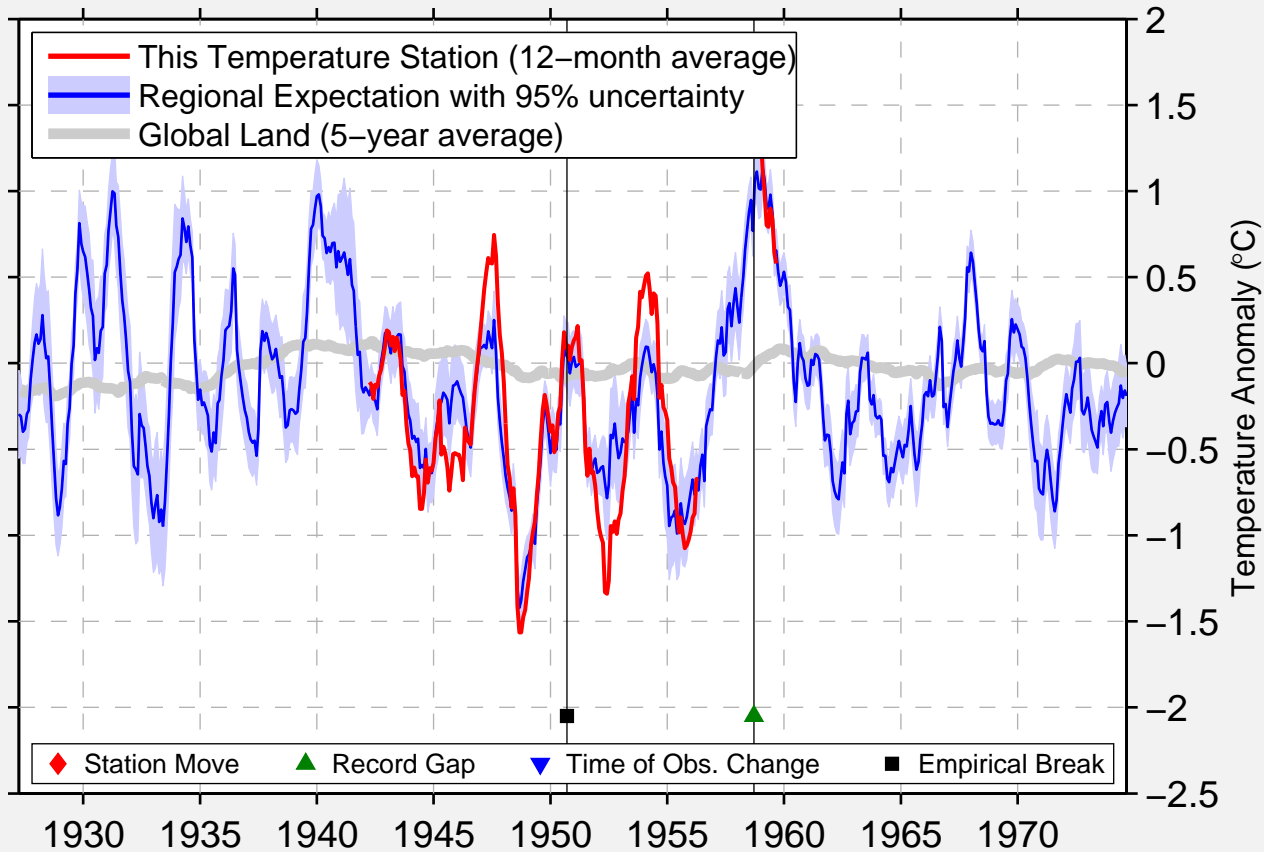

POINT ARGUELLO LIGHT STN

34.583 N, 120.650 W (United States)

Data Quality Controlled and Aligned at Breakpoints

Berkeley Earth