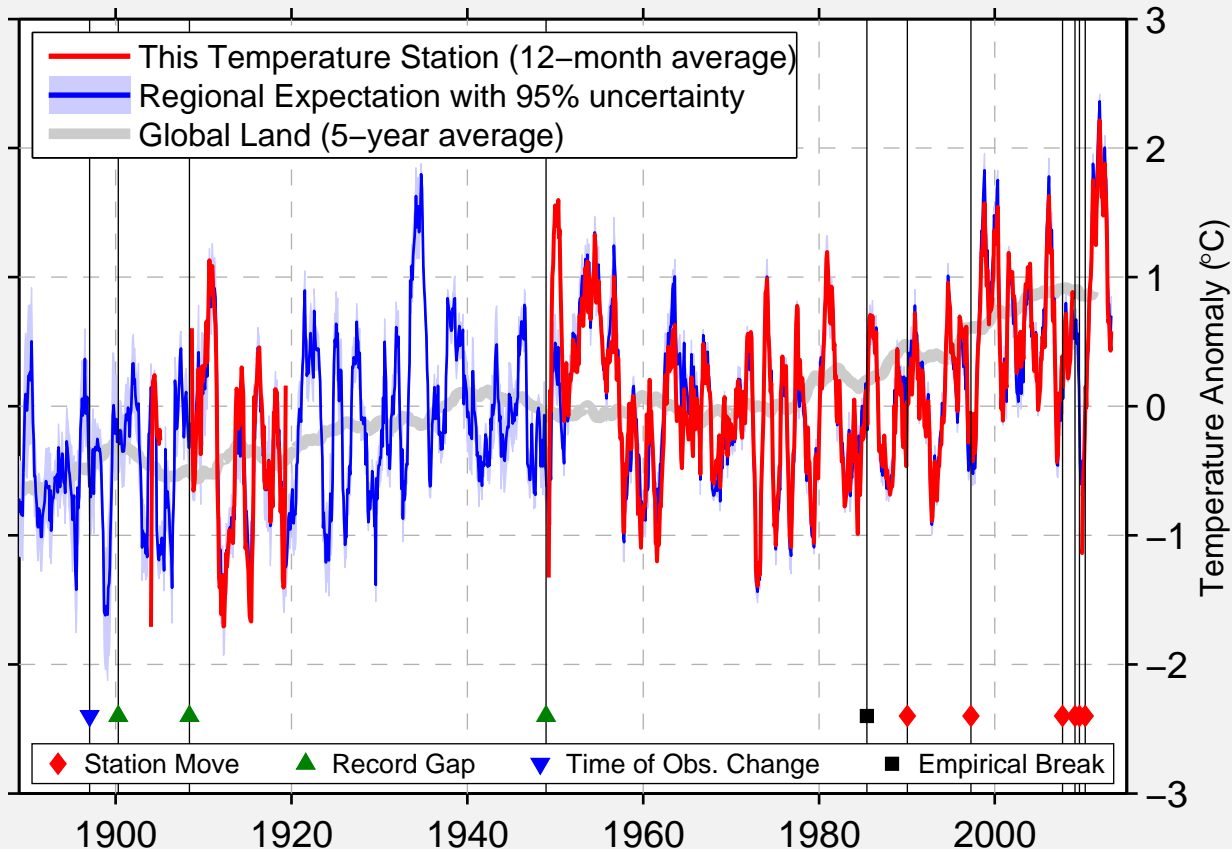

TULIA 6 NE

34.567 N, 101.765 W (United States)

Data Quality Controlled and Aligned at Breakpoints

Berkeley Earth