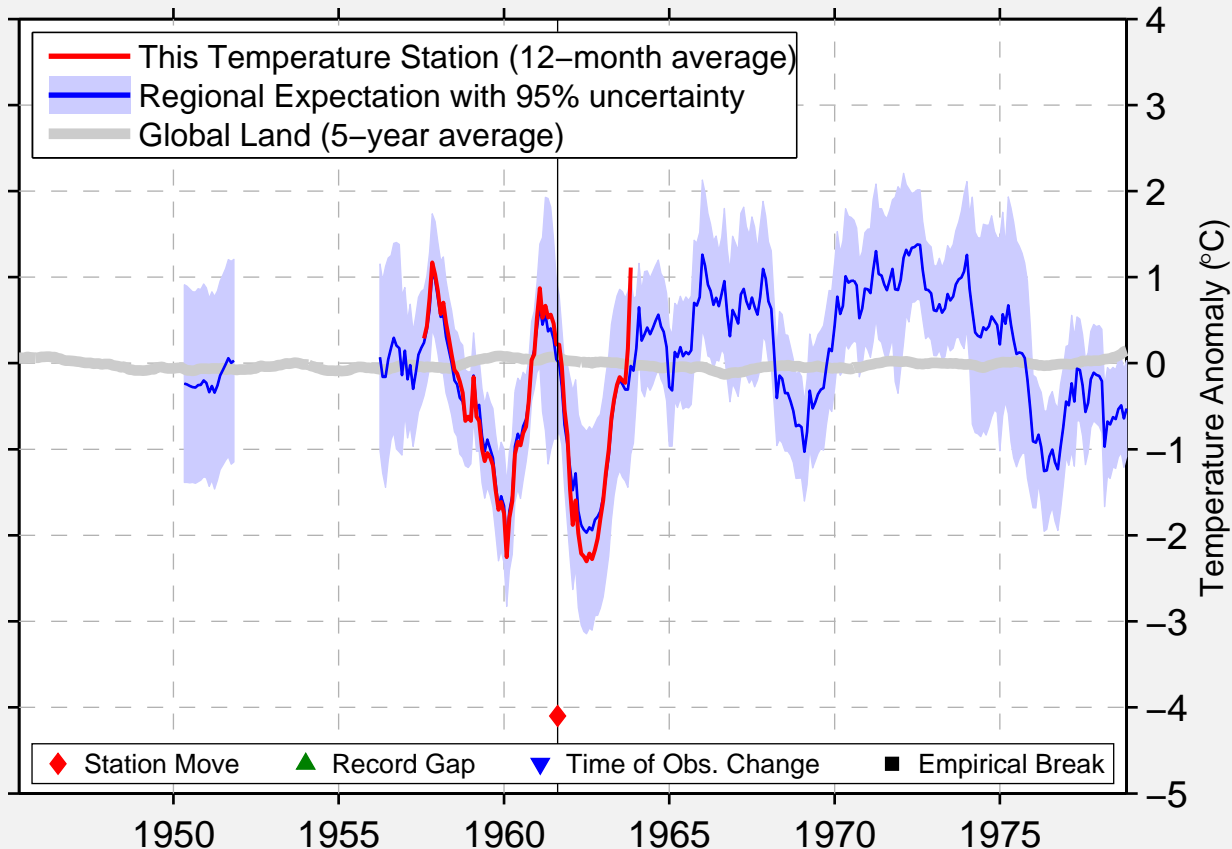

CAPE HALLETT

72.300 S, 170.250 E (Antarctica)

Data Quality Controlled and Aligned at Breakpoints

Berkeley Earth