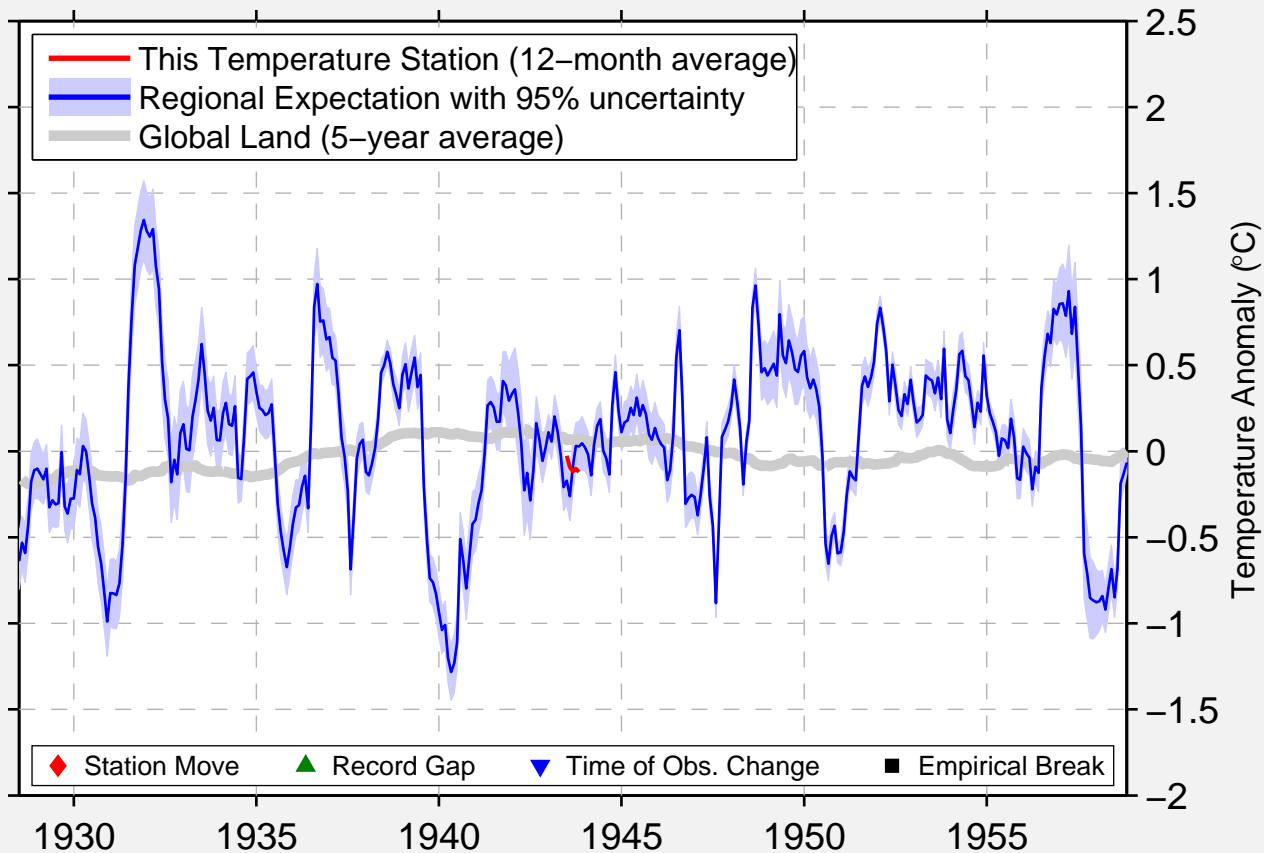

CAMP TOCCOA

34.550 N, 83.400 W (United States)

Data Quality Controlled and Aligned at Breakpoints

Berkeley Earth