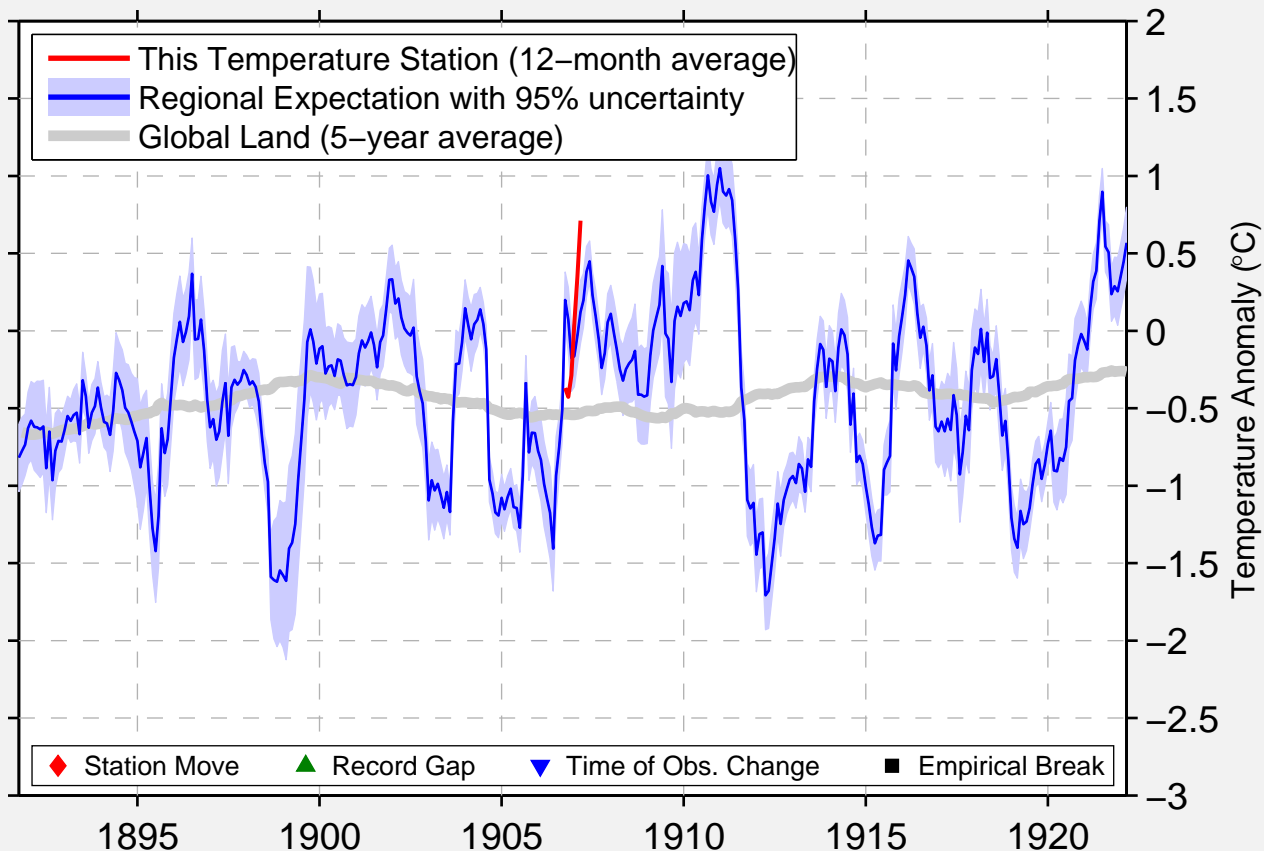

NAZARETH

34.550 N, 102.100 W (United States)

Data Quality Controlled and Aligned at Breakpoints

Berkeley Earth