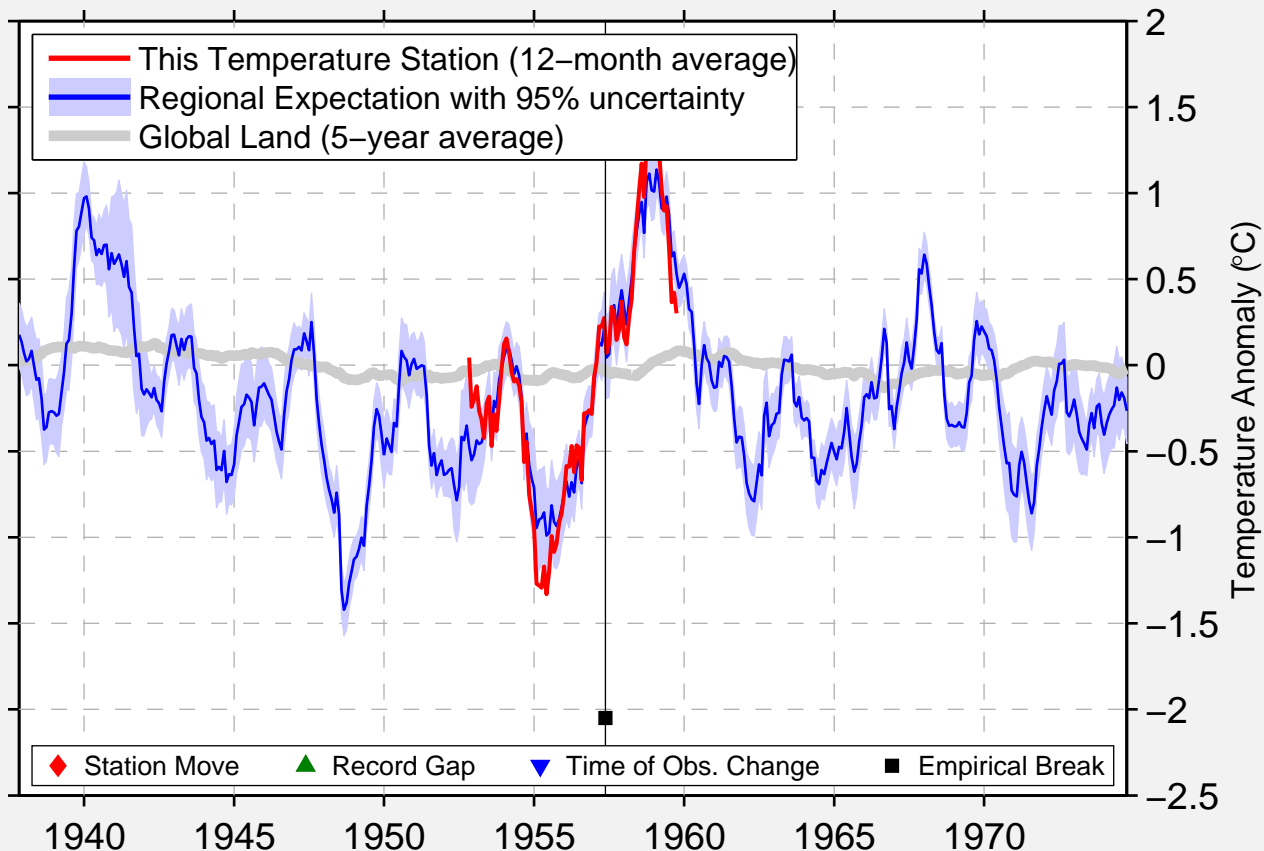

SAN MARCOS RANCH

34.550 N, 119.867 W (United States)

Data Quality Controlled and Aligned at Breakpoints

Berkeley Earth