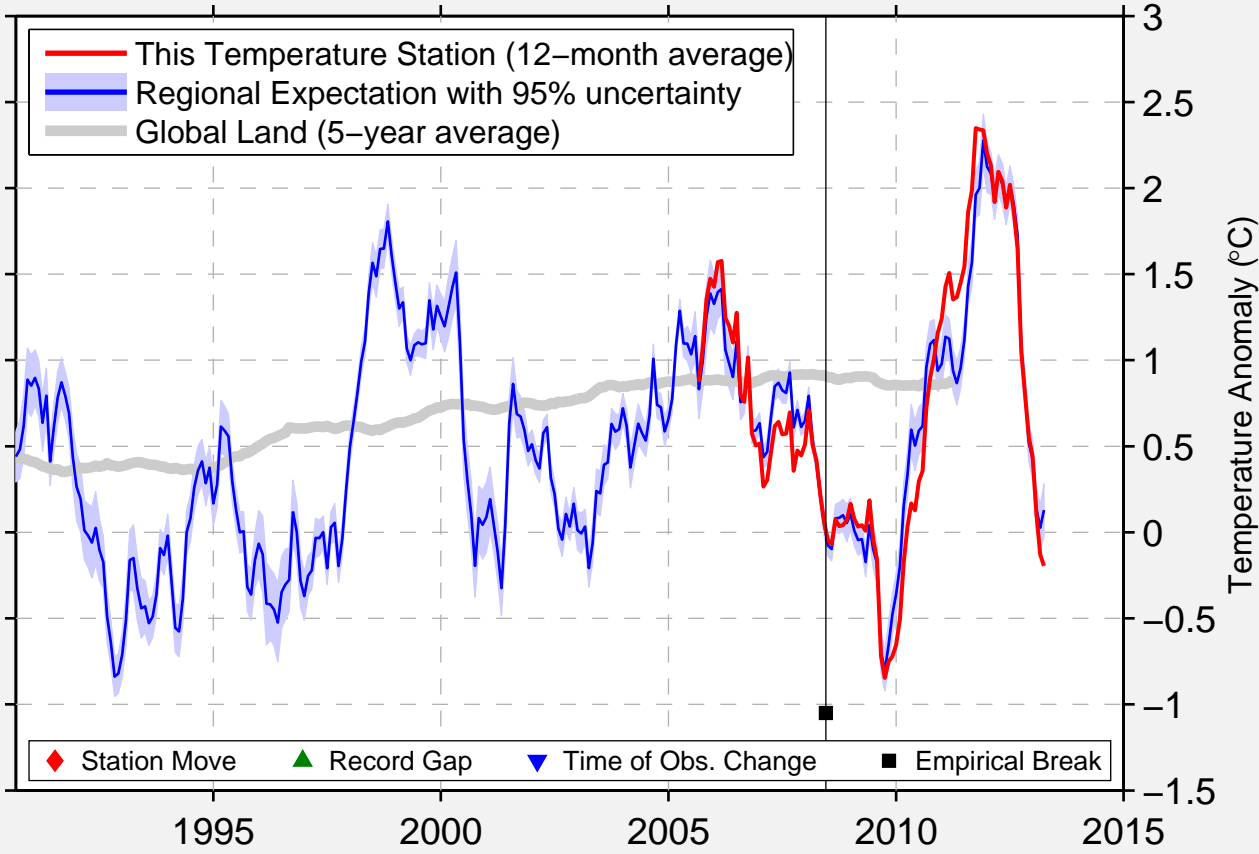

MENA INTERMOUNTAIN AP

34.545 N, 94.203 W (United States)

Data Quality Controlled and Aligned at Breakpoints

Berkeley Earth