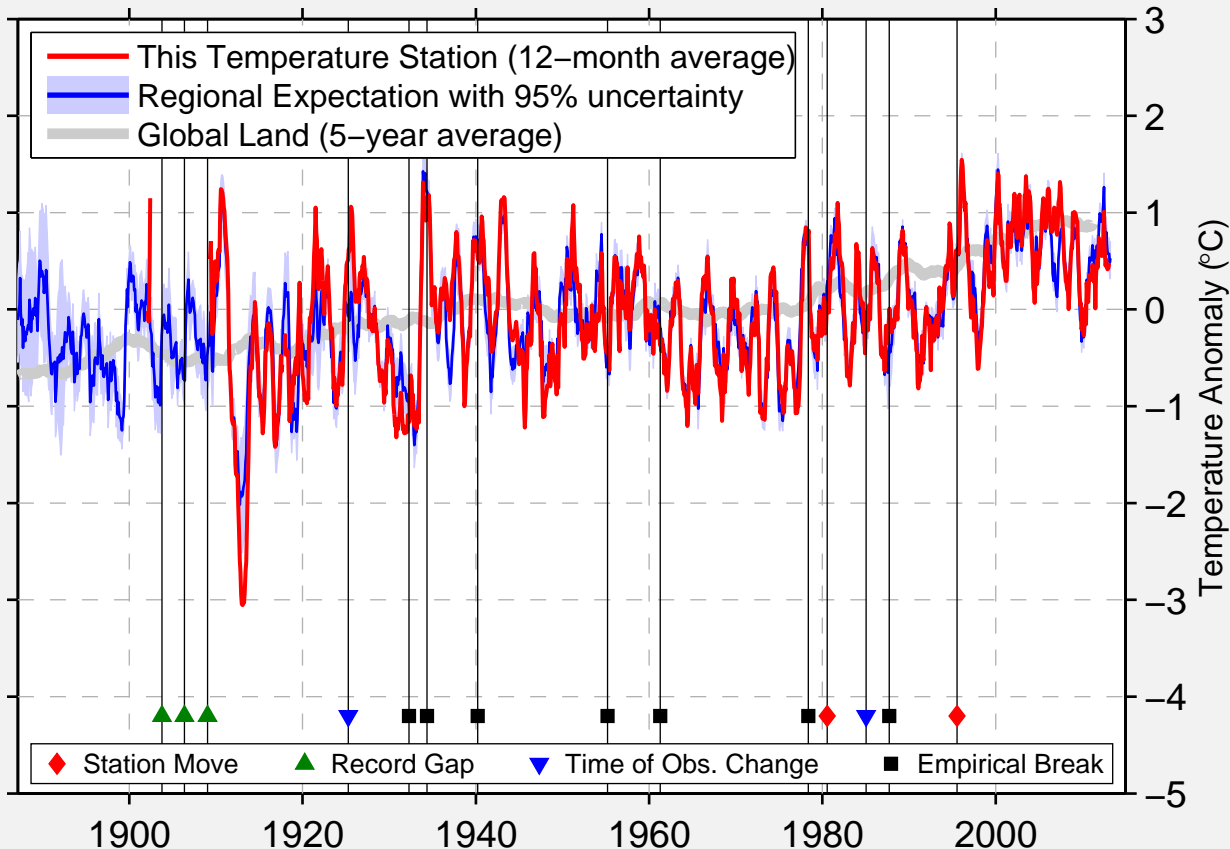

# SAINT JOHNS

34.517 N, 109.403 W (United States)

Data Quality Controlled and Aligned at Breakpoints

Berkeley Earth