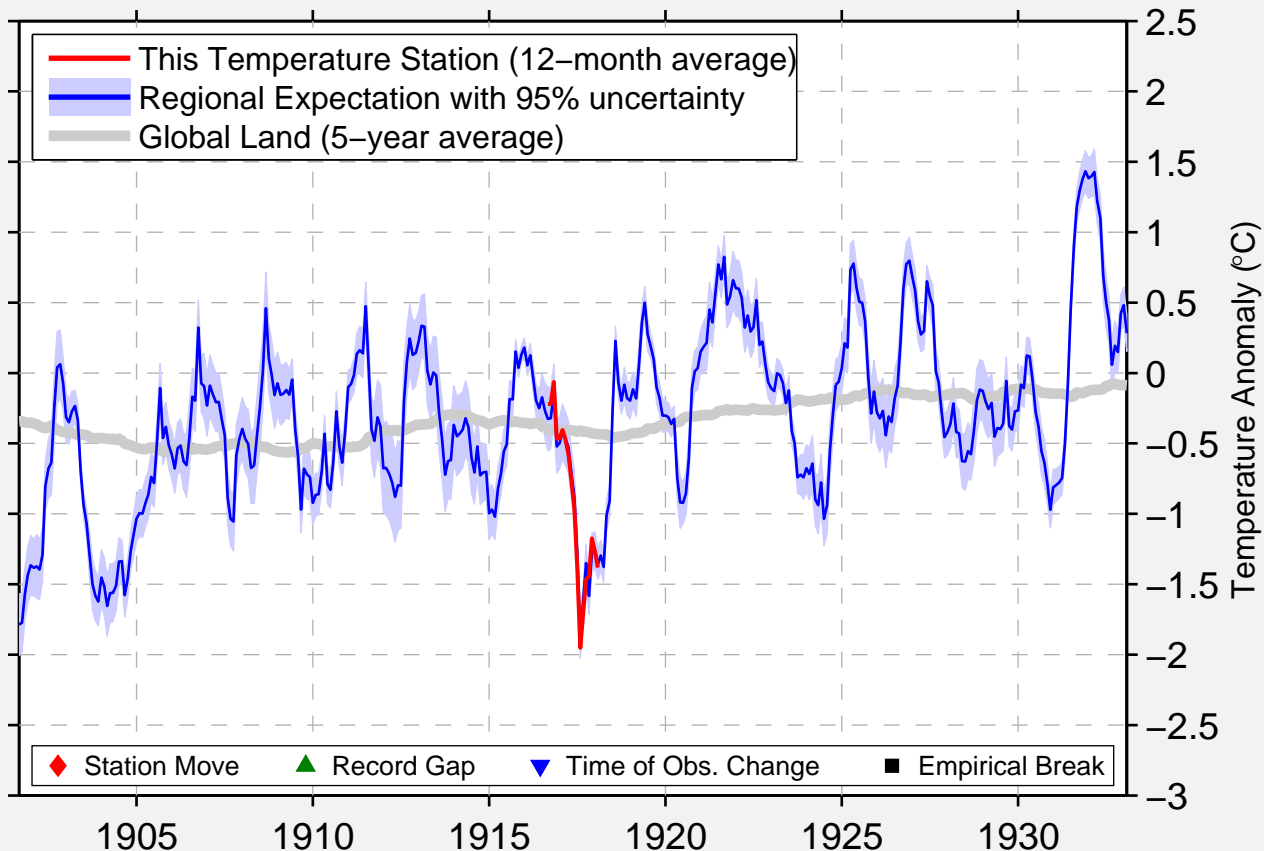

WHITE OAK

34.483 N, 81.133 W (United States)

Data Quality Controlled and Aligned at Breakpoints

Berkeley Earth