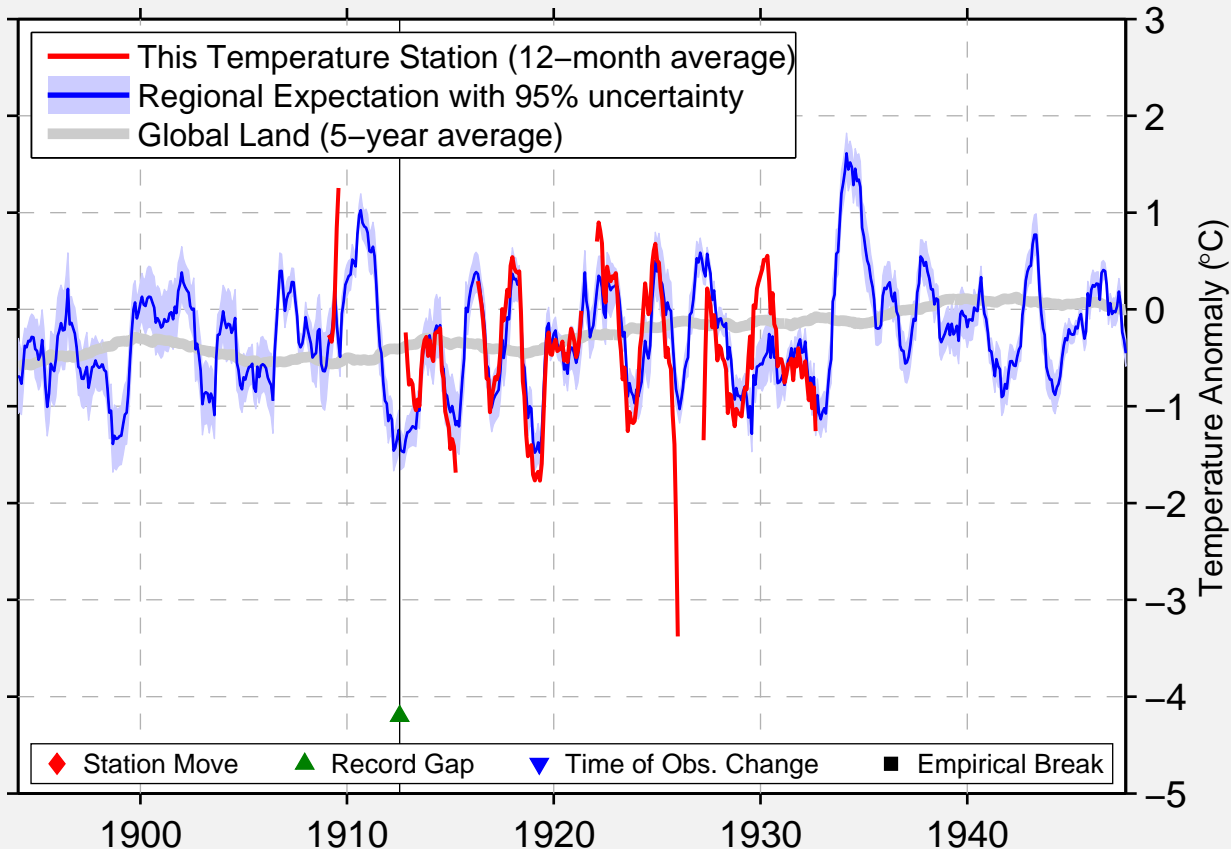

# DURAN

34.469 N, 105.398 W (United States)

Data Quality Controlled and Aligned at Breakpoints

Berkeley Earth